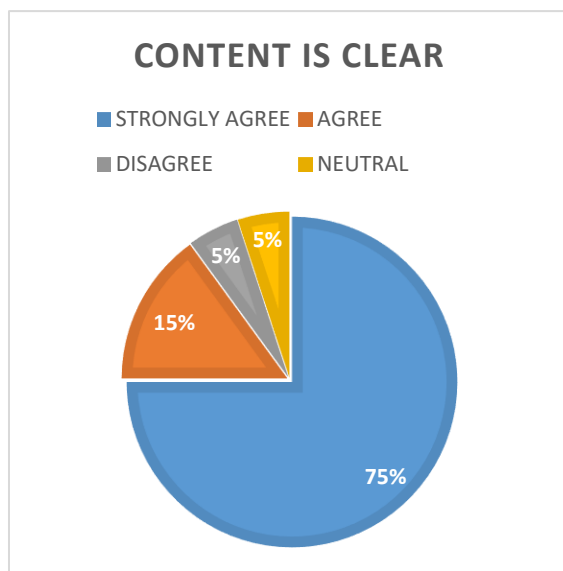

S.NO	PARAMETERS	STRONGLY AGREE	AGREE	DISAGREE	NEUTRAL
1	Content is clear	75%	15%	5%	5%
2	The resource person is efficient	90%	10%	0	0
3	Content is relevant & significant to you	80%	10%	5%	5%
4	Questions are answered properly	60%	15%	5%	20%
5	Lecture is valuable to achieve your academic, professional, and personal objectives	75%	10%	5%	10%