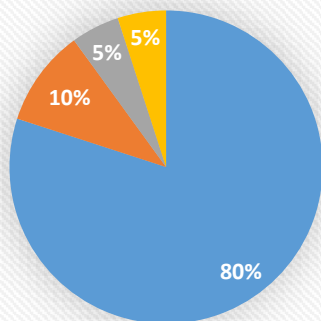

ST. WILFRED'S P.G. COLLEGE

(Affiliated to the University of Rajasthan)

Content is relevant & significant to you

STRONGLY AGREE AGREE
DISAGREE NEUTRAL

Questions are answered properly