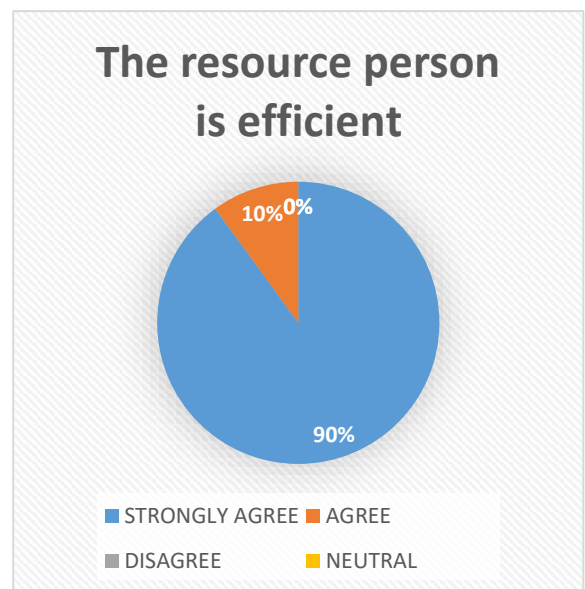

S.NO	PARAMETERS	STRONGLY AGREE	AGREE	DISAGREE	NEUTRAL
1	Content is clear	75%	15%	5%	5%
2	The resource person is efficient	90%	10%	0	0
3	Content is relevant & significant to you	80%	10%	5%	5%
4	Questions are answered properly	60%	15%	5%	20%
5	Lecture is valuable to achieve your academic, professional, and personal objectives	75%	10%	5%	10%