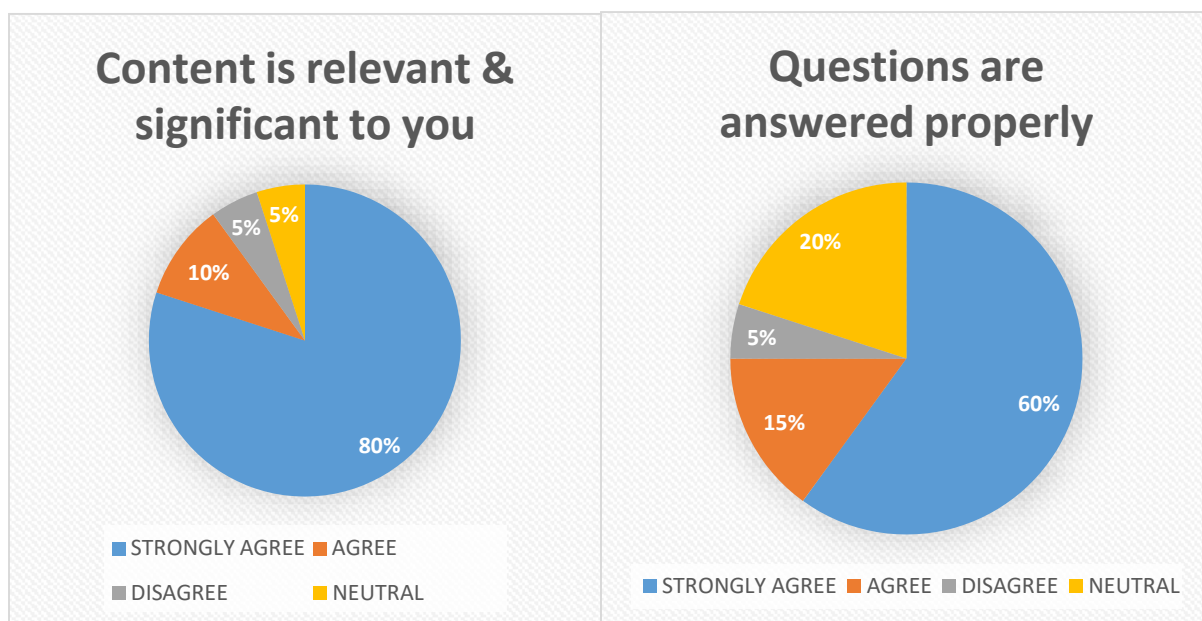

ST. WILFRED'S P.G. COLLEGE

(Affiliated to the University of Rajasthan)

Fig: -Feedback regarding content and query