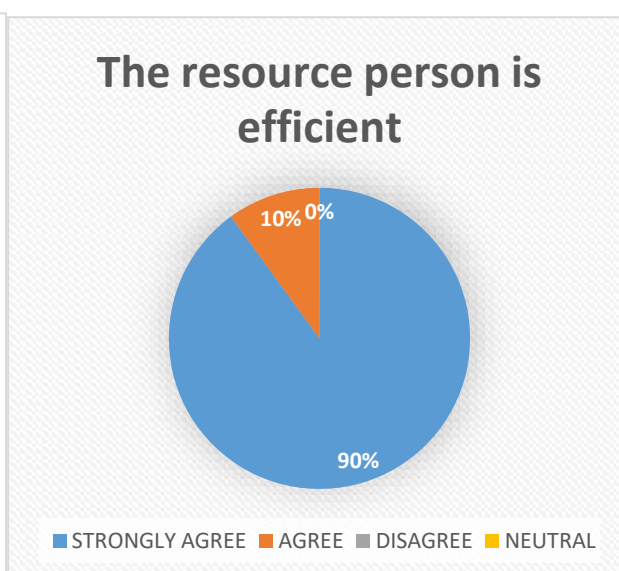

(Affiliated to the University of Rajasthan)

FEEDBACK GIVEN BY STUDENTS

We have collected feedback from our students. Following were the Inputs received from the students

S.NO	PARAMETERS	STRONGLY AGREE	AGREE	DISAGREE	NEUTRAL
1	Content is clear	75%	15%	5%	5%
2	The resource person is efficient	90%	10%	0	0
3	Content is relevant & significant to you	80%	10%	5%	5%
4	Questions are answered properly	60%	15%	5%	20%
5	Lecture is valuable to achieve your academic, professional, and personal objectives	75%	10%	5%	10%