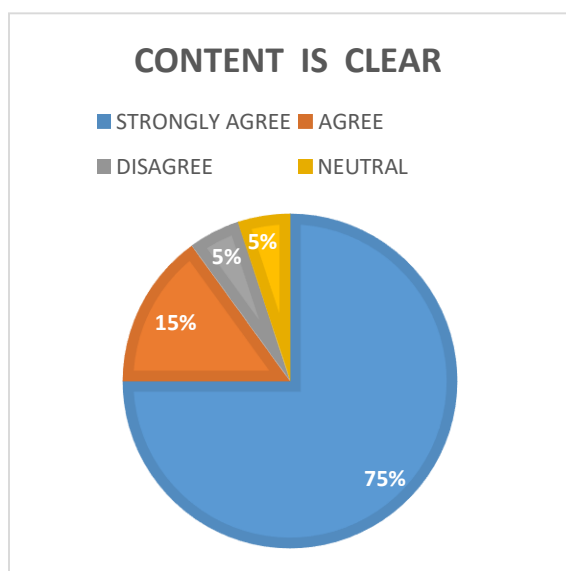

(Affiliated to the University of Rajasthan)

FEEDBACK GIVEN BY STUDENTS

We have collected feedback from our students. Following were the Inputs received from the students

S.NO	PARAMETERS	STRONGLY AGREE	AGREE	DISAGREE	NEUTRAL
1	Content is clear	75%	15%	5%	5%
2	The resource person is efficient	90%	10%	0	0
3	Content is relevant & significant to you	80%	10%	5%	5%
4	Questions are answered properly	60%	15%	5%	20%
5	Lecture is valuable to achieve your academic, professional, and personal objectives	75%	10%	5%	10%