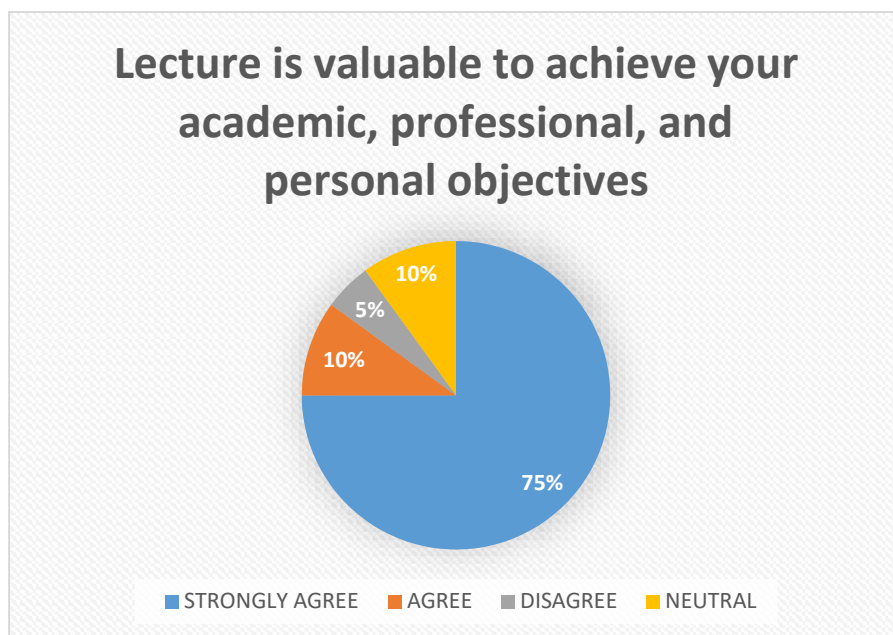

Fig: -Feedback regarding achievement

Kapila
IQAC HEAD
ST. WILFRED'S P.G. COLLEGE
JAIPUR

Fareeda
Principal
(Dr. FAREEDA HASANI)
St. Wilfred's P.G. College
JAIPUR