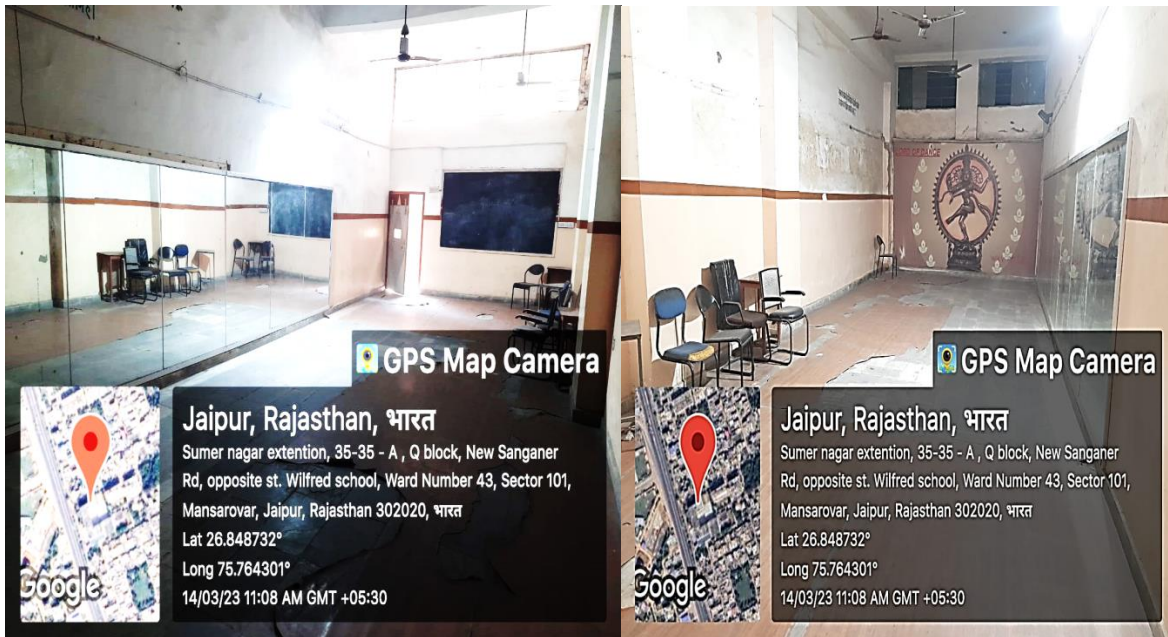

Where the mind is without fear! Where the head is held high!!

ST. WILFRED'S P.G. COLLEGE

(Affiliated to the University of Rajasthan)

Photograph of Dance room:

Our dance room is more than just a space to exercise - it's a place where dancers of all levels can come together to explore the art of movement. With a spacious and inviting atmosphere, our dance room is the perfect setting to learn new dance styles, practice your technique, and unleash your inner dancer. Whether you're a beginner or an experienced dancer, our room is equipped with state-of-the-art sound and lighting systems to create a dynamic and immersive dance environment. With professional-grade flooring and mirrors, our dance room provides the perfect space to perfect your form, build strength, and enhance your performance.