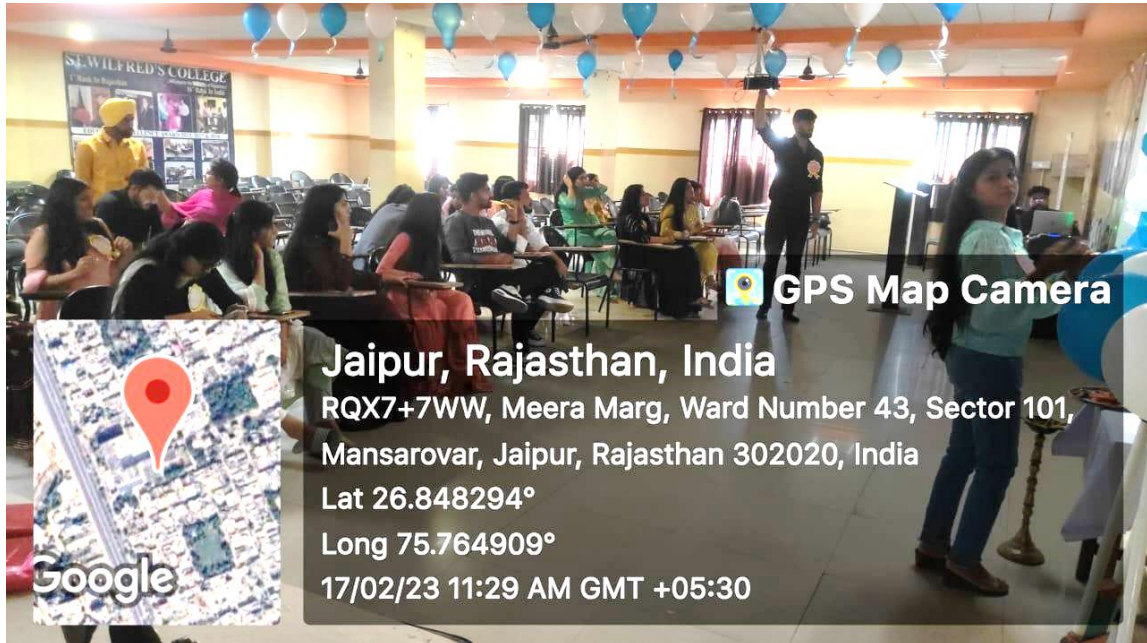

Kapila

IQAC HEAD
ST. WILFRED'S P.G. COLLEGE
JAIPUR

Fareeda

Principal
(DR. FAREEDA HASANI)
ST. WILFRED'S P.G. COLLEGE
JAIPUR

ST. WILFRED'S P.G. COLLEGE

(Affiliated to the University of Rajasthan)

Photograph of Multipurpose Halls: From corporate events and conferences to concerts and theatrical productions, our versatile seminar hall is the perfect space to bring your vision to life.