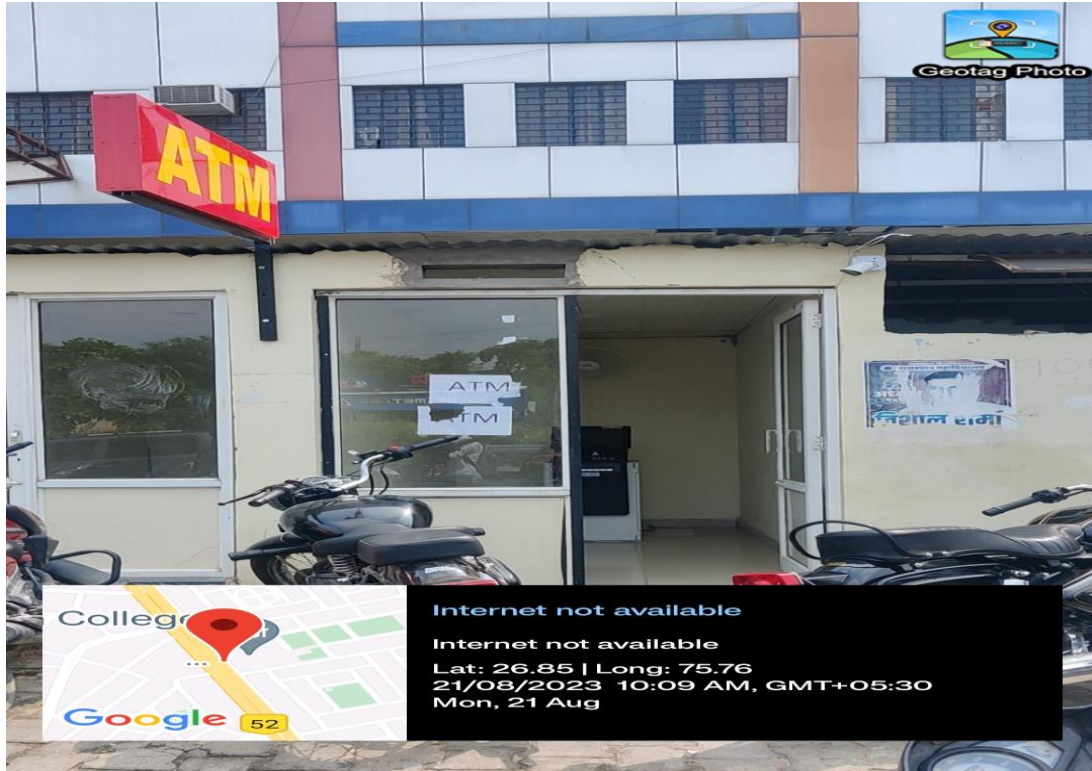

ST. WILFRED'S P.G. COLLEGE

(Affiliated to the University of Rajasthan)

ATM Machine

Internet not available
Internet not available
Lat: 26.85 | Long: 75.76
21/08/2023 10:09 AM, GMT+05:30
Mon, 21 Aug

Kapila

IQAC HEAD
St. WILFRED'S P.G. COLLEGE
JAIPUR