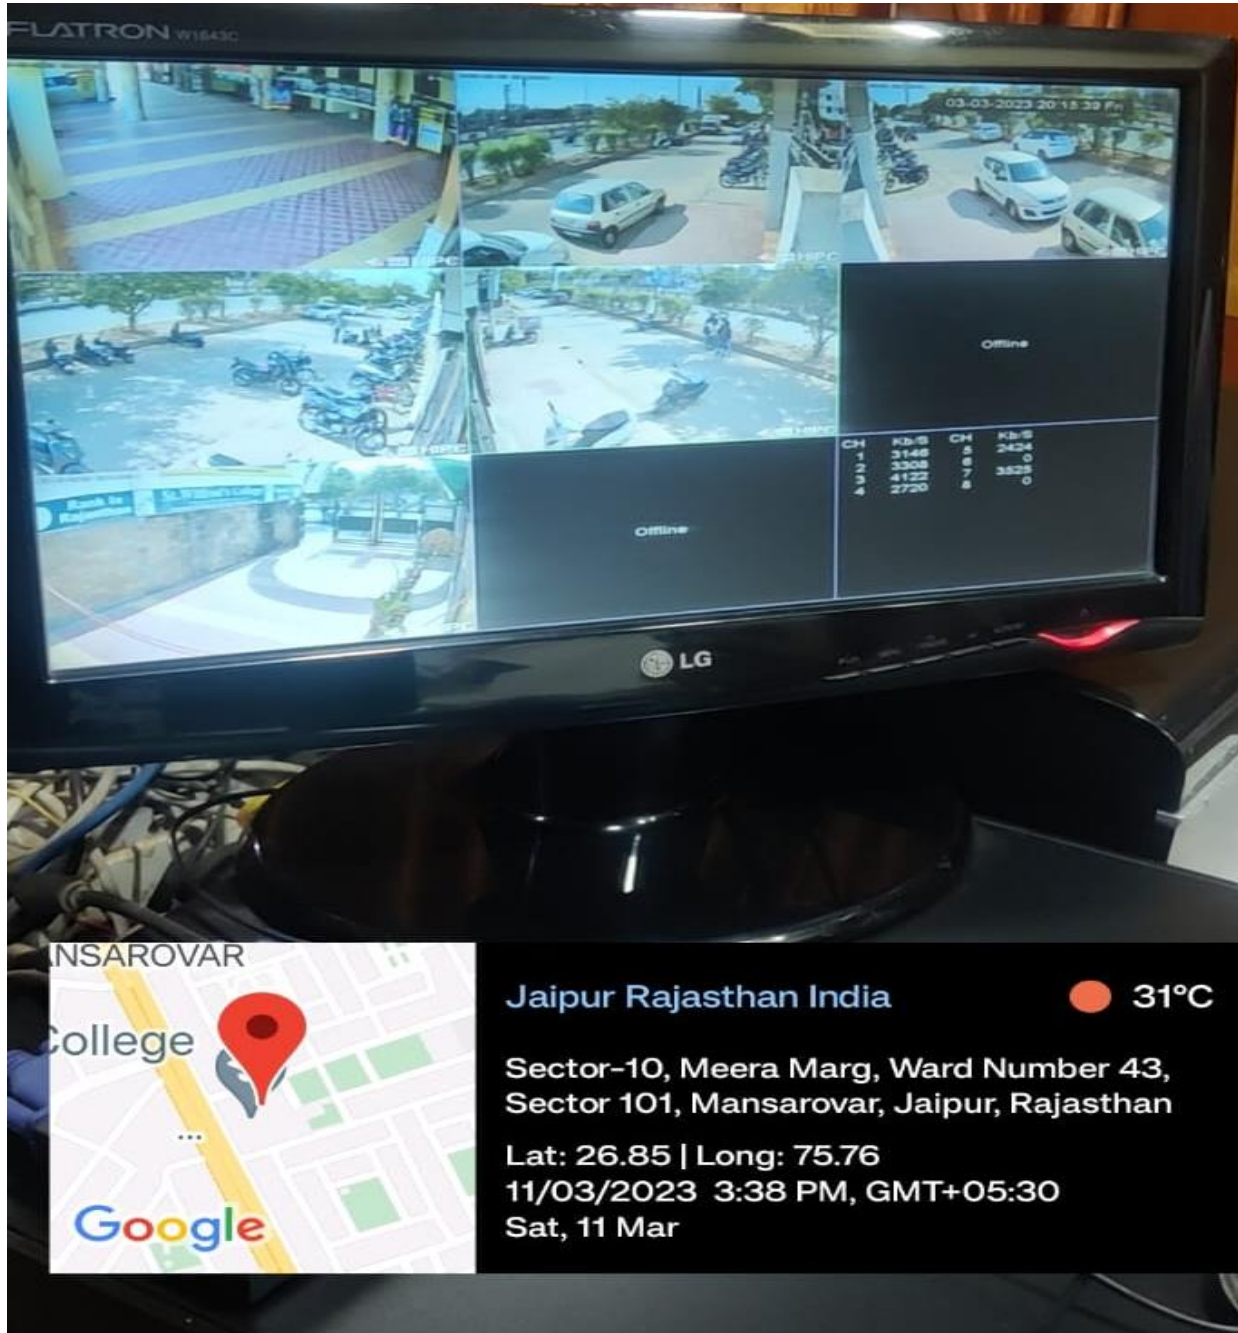

ST. WILFRED'S P.G. COLLEGE

(Affiliated to the University of Rajasthan)

Surveillance Room: In surveillance room security personnel can monitor and observe the premises through the use of various surveillance technologies. The primary function of a surveillance room is to enhance security and safety by providing real-time monitoring and early detection of potential security threats or incidents.

Surveillance Screen 1 –

Jaipur Rajasthan India ● 31°C

Sector-10, Meera Marg, Ward Number 43,
Sector 101, Mansarovar, Jaipur, Rajasthan

Lat: 26.85 | Long: 75.76
11/03/2023 3:38 PM, GMT+05:30
Sat, 11 Mar

Kapila

IQAC HEAD
ST. WILFRED'S P.G. COLLEGE
JAIPUR

Fareeda

Principal
(Dr. FAREEDA HASANI)
St. Wilfred's P.G. College
Jaipur