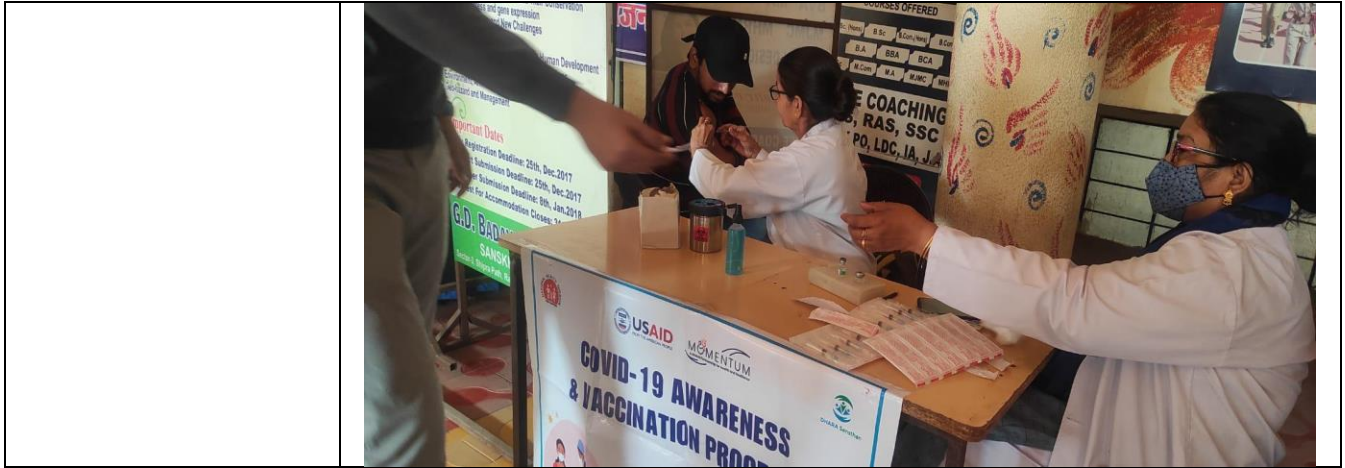

ST. WILFRED'S P.G. COLLEGE

(Affiliated to the University of Rajasthan)

Kapila

IQAC HEAD
ST. WILFRED'S P.G. COLLEGE
JAIPUR

Fareeda

Principal
(Dr. FAREEDA HASANI)
Wilfred's P.G. College
Jaipur

ST. WILFRED'S P.G. COLLEGE

(Affiliated to the University of Rajasthan)

S.No	Name	Signature
1	Aishwarya Madhiwal	Aishwarya Madhiwal
2	Ajay Kumar Tak	Ajay Kumar Tak
3	Ajay Sihag	Ajay Sihag
4	Ajay Yadav	Ajay Yadav
5	Akshay Singh Bhati	Akshay Singh Bhati
6	Alok Chaudhary	Alok Chaudhary
7	Aman Gupta	Aman Gupta
8	Aman Yadav	Aman Yadav
9	Amit Kumar	Amit Kumar
10	Aniruddh Yadav	Aniruddh Yadav
11	Anirudh Bhargava	Anirudh Bhargava
12	Anshuman Singh Rathore	Anshuman Singh Rathore
13	Bhagwan Sahay Choudhary	Bhagwan Sahay Choudhary
14	Bhal Singh	Bhal Singh
15	Bhupender Gurjar	Bhupender Gurjar
16	Bhuvan Singh Bhati	Bhuvan Singh Bhati
17	Budhi Prakash Jat	Budhi Prakash Jat
18	Chandani Ramchandani	Chandani Ramchandani
19	Chander Shekhar Yadav	Chander Shekhar Yadav
20	Chandra Bhan	Chandra Bhan
21	Deepak Meena	Deepak Meena
22	Deepak Meena	Deepak Meena
23	Devendra Singh	Devendra Singh
24	Dheeraj Gurjar	Dheeraj Gurjar
25	Drishant Choudhary	Drishant Choudhary

Kapila

IQAC HEAD
ST. WILFRED'S P.G. COLLEGE
JAIPUR

Fareeda

Principal
(Dr. FAREEDA HASANI)
St. Wilfred's P.G. College
Jaipur