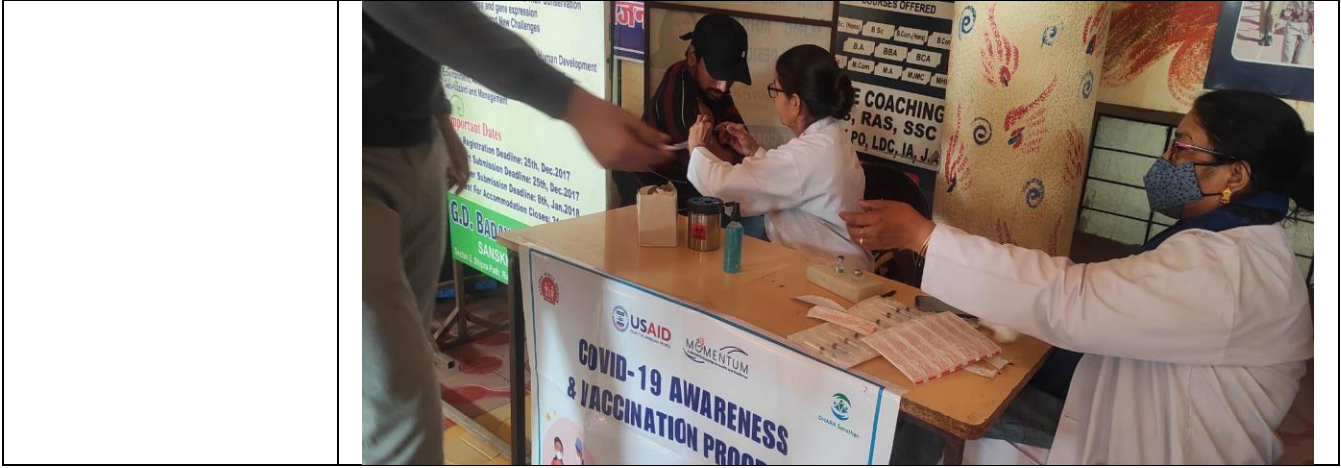

ST. WILFRED'S P.G. COLLEGE

(Affiliated to the University of Rajasthan)

Kapila

IQAC HEAD
ST. WILFRED'S P.G. COLLEGE
JAIPUR

Fareeda

Principal
(Dr. FAREEDA HASANI)
St. Wilfred's P.G. College
Jaipur

Sector-40, Meera Marg, Madhyam Marg, Mansarovar, Jaipur-302026
Ph. 0141-2780436, 2780904 E-mail: stwilfredscollge@gmail.com Website: www.stwilfredscollge.com

Where the mind is without fear! Where the head is held high!!