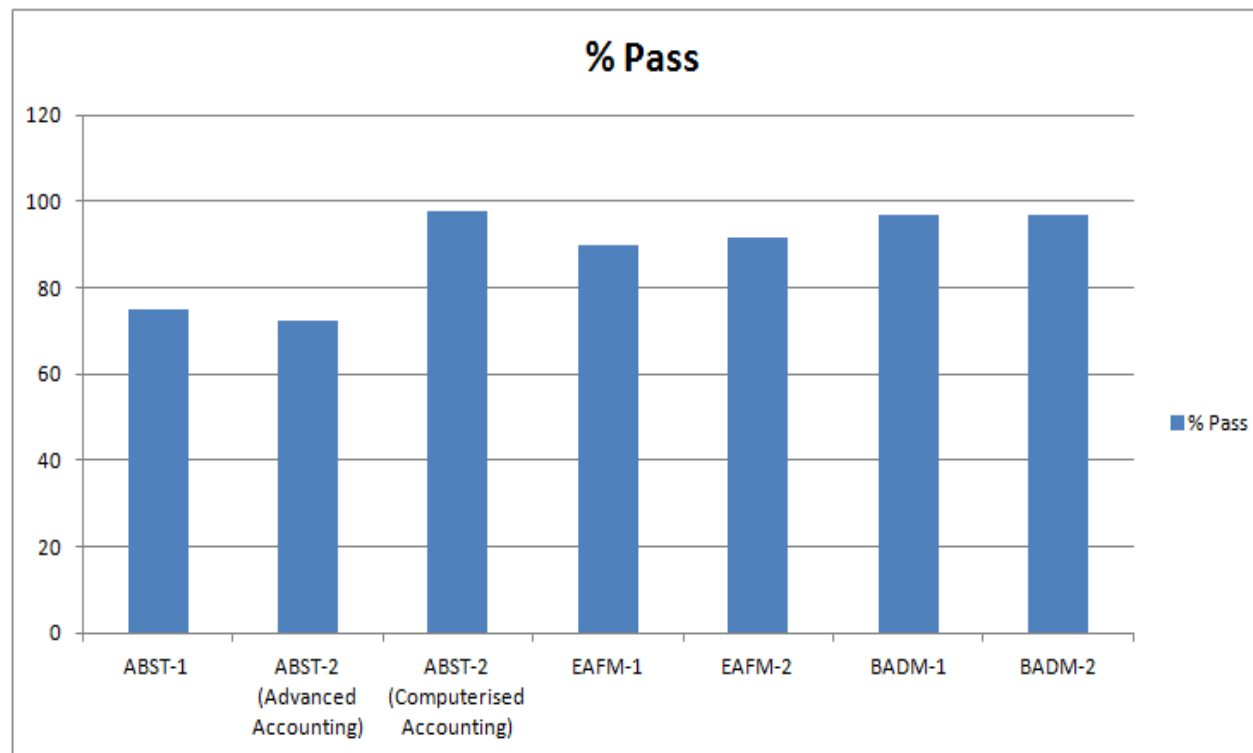

ST. WILFRED'S P.G. COLLEGE

(Affiliated to the University of Rajasthan)

Department of Commerce and Management

Result Analysis (2022-23)

B.Com. Part-III

Subject	% Pass
ABST-1	75
ABST-2 (Advanced Accounting)	72.22
ABST-2 (Computerised Accounting)	97.62
EAFM-1	90
EAFM-2	91.53
BADM-1	96.67
BADM-2	96.67

Kapila

IQAC HEAD
ST. WILFRED'S P.G. COLLEGE
JAIPUR