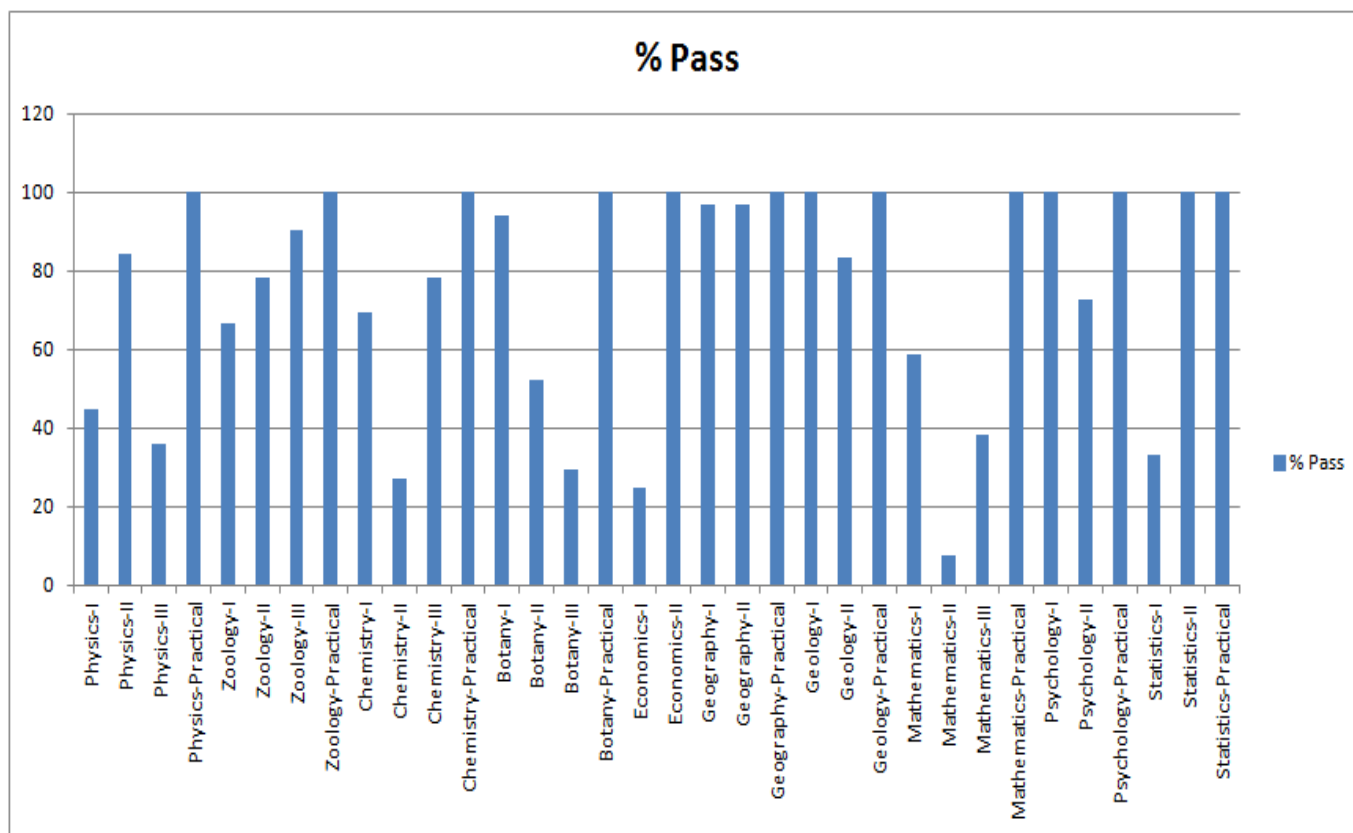

ST. WILFRED'S P.G. COLLEGE

(Affiliated to the University of Rajasthan)

Department of Science

Result Analysis (2022-23)

B.Sc. Part-I

Subjects	% Pass
Physics-I	44.55
Physics-II	84.31
Physics-III	36
Physics-Practical	100
Zoology-I	66.67
Zoology-II	78.43
Zoology-III	90.2
Zoology-Practical	100
Chemistry-I	69.31
Chemistry-II	27.27
Chemistry-III	78
Chemistry-Practical	100
Botany-I	94.12
Botany-II	52
Botany-III	29.41
Botany-Practical	100
Economics-I	25
Economics-II	100
Geography-I	96.67
Geography-II	96.67
Geography-Practical	100
Geology-I	100
Geology-II	83.33
Geology-Practical	100
Mathematics-I	58.49
Mathematics-II	7.55
Mathematics-III	38.09
Mathematics-Practical	100
Psychology-I	100
Psychology-II	72.73
Psychology-Practical	100
Statistics-I	33.33
Statistics-II	100
Statistics-Practical	100

Kapila

IQAC HEAD
ST. WILFRED'S P.G. COLLEGE
JAIPUR