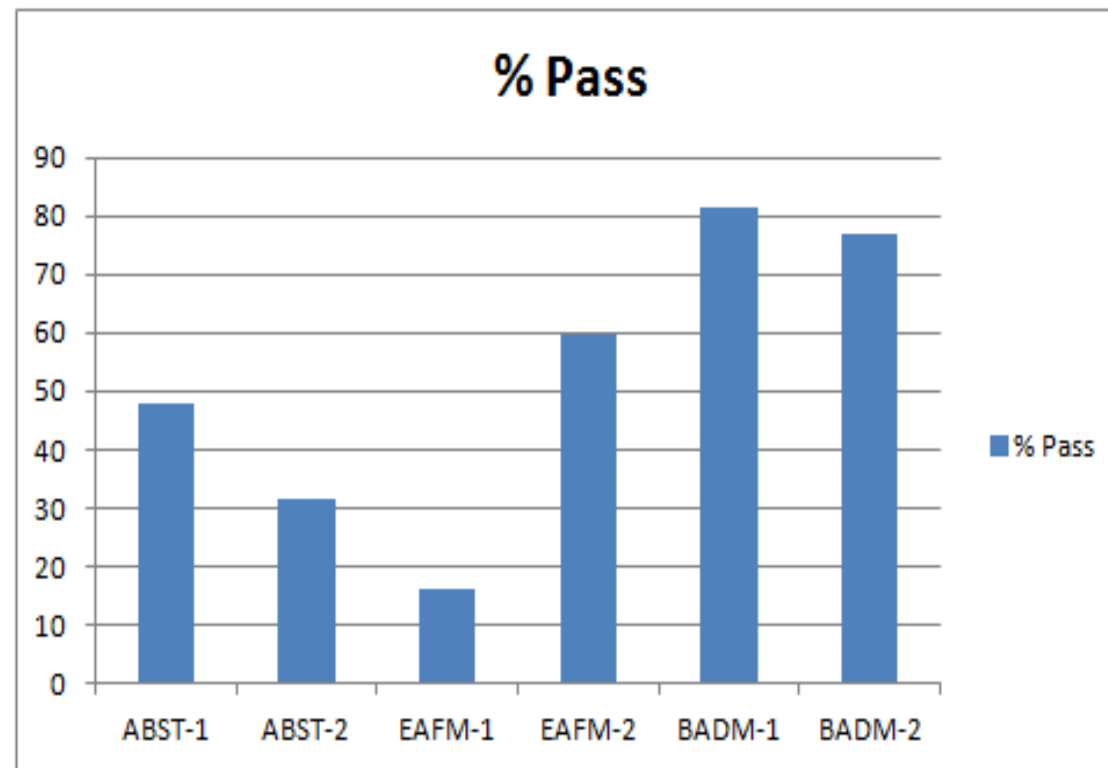

ST. WILFRED'S P.G. COLLEGE

(Affiliated to the University of Rajasthan)

Department of Commerce and Management

Result Analysis (2022-23)

B.Com. Part-I

Subject	% Pass
ABST-1	47.67
ABST-2	31.39
EAFM-1	16.28
EAFM-2	59.77
BADM-1	81.39
BADM-2	76.74

Kapila

IQAC HEAD
ST. WILFRED'S P.G. COLLEGE
JAIPUR