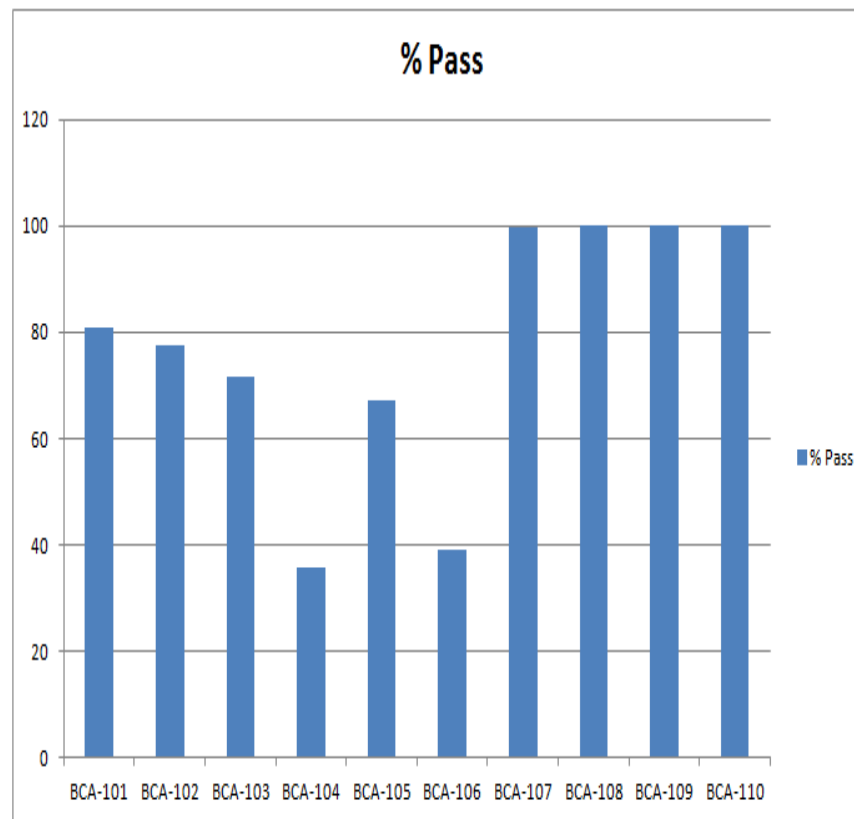

ST. WILFRED'S P.G. COLLEGE

(Affiliated to the University of Rajasthan)

Department of Computer Science

Result Analysis (2022-23)

BCA Part-I

Code	Subject	% Pass
BCA-101	Computer Fundamentals and Office Management Tools	80.81
BCA-102	Computer Architecture	77.42
BCA-103	Operating Systems	71.64
BCA-104	Principles of Programming Language Through C	35.69
BCA-105	Web Application Development	67.25
BCA-106	Mathematics Practical	39.00
BCA-107	Office Management Tools Lab	99.69
BCA-108	C Programming Lab	100
BCA-109	Web Application Development Lab	100
BCA-110	Communication and Soft Skills Lab	100