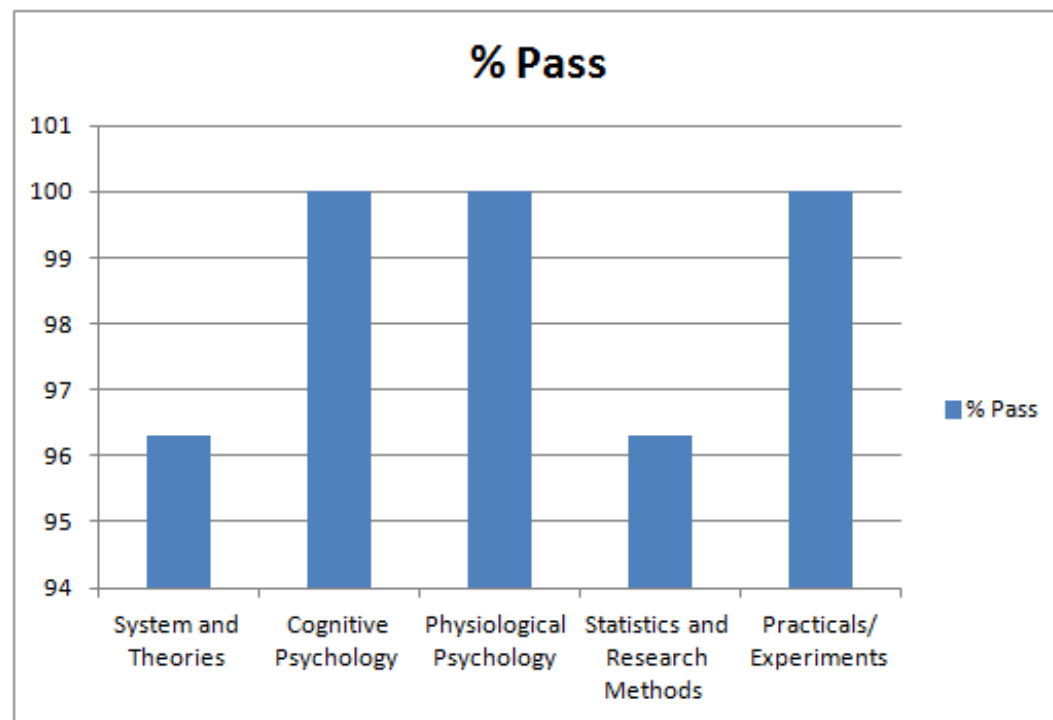

ST. WILFRED'S P.G. COLLEGE

(Affiliated to the University of Rajasthan)

Department of Arts

Result Analysis (2022-23)

M.A./M.Sc. Previous Psychology

Subject	% Pass
Applications of Psychology	96.29
Social Psychology	100
Fundamentals of Clinical Psychology	100
Personality/ Thesis	96.29
Practical/ Testing	100

Kapila

IQAC HEAD
ST. WILFRED'S P.G. COLLEGE
JAIPUR