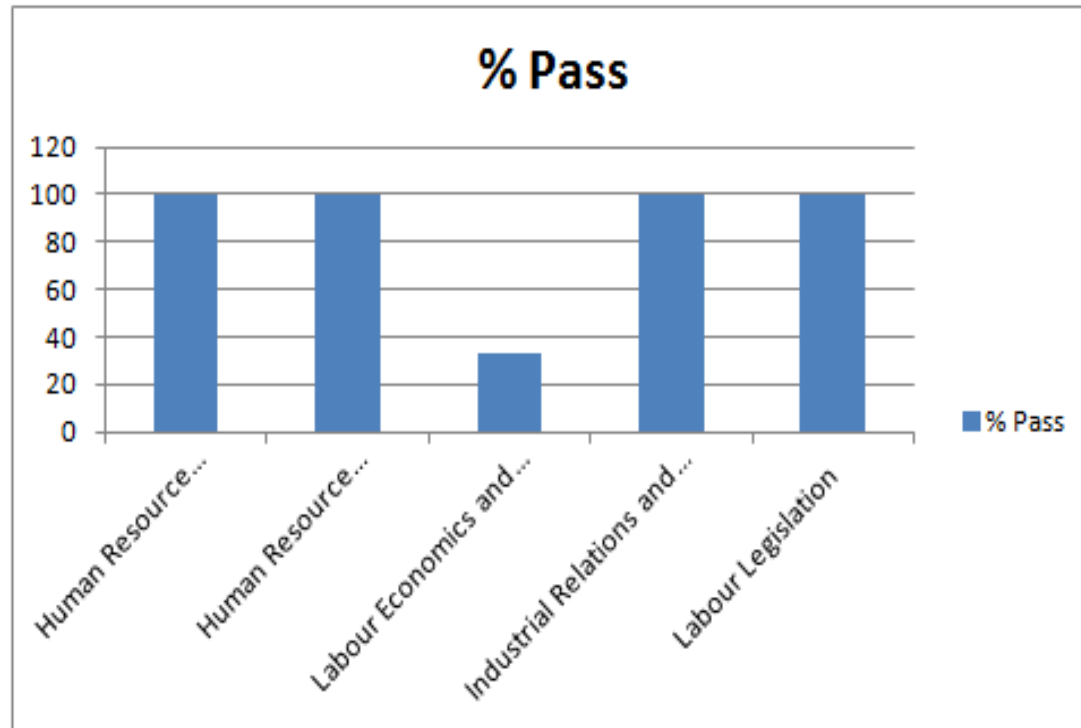

ST. WILFRED'S P.G. COLLEGE

(Affiliated to the University of Rajasthan)

Department of Commerce and Management

Result Analysis (2022-23)

M.Com. in HRM Previous

Subject	% Pass
Human Resource Management	100
Human Resource Development	100
Labour Economics and Labour Welfare	33.33
Industrial Relations and Social Security	100
Labour Legislation	100

Kapila

IQAC HEAD
ST. WILFRED'S P.G. COLLEGE
JAIPUR

Fareeda

Principal
(Dr. FAREEDA HASANI)
St. Wilfred's P.G. College
Jaipur