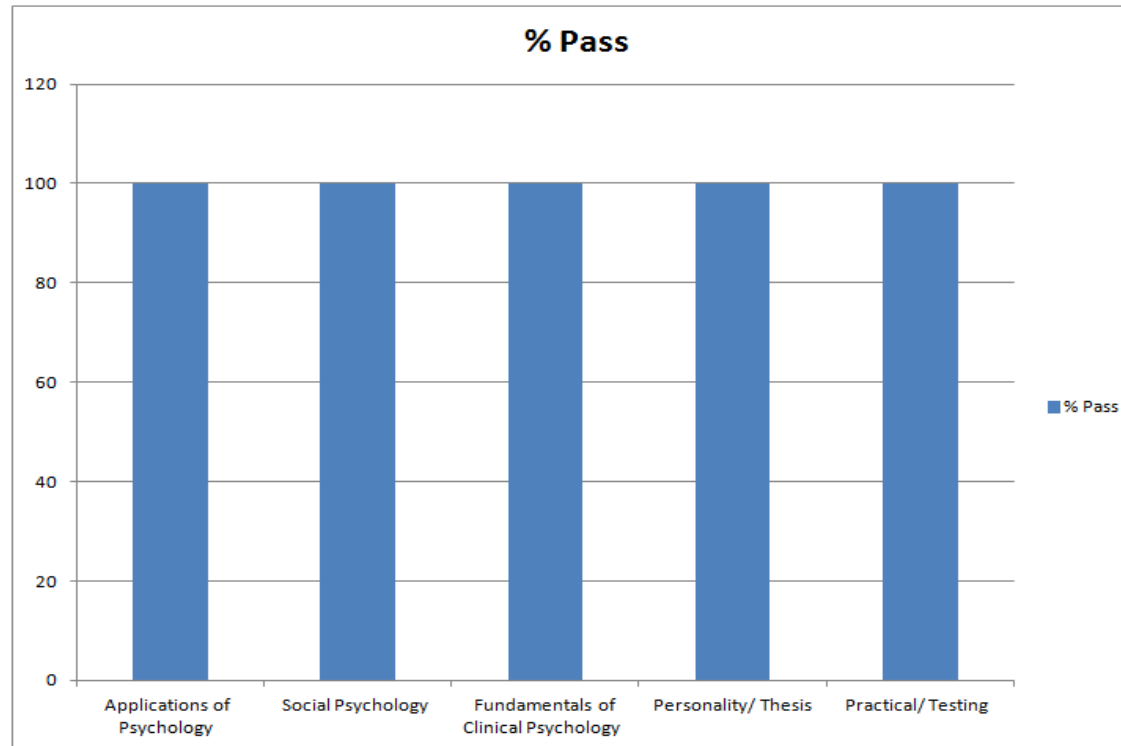

ST. WILFRED'S P.G. COLLEGE

(Affiliated to the University of Rajasthan)

Department of Arts

Result Analysis (2022-23)

M.A./M.Sc. Final Psychology

Subject	% Pass
Applications of Psychology	100
Social Psychology	100
Fundamentals of Clinical Psychology	100
Personality/ Thesis	100
Practical/ Testing	100

Kapila

IQAC HEAD
ST. WILFRED'S P.G. COLLEGE
JAIPUR

Fareeda

Principal
(Dr. FAREEDA HASANI)
St. Wilfred's P.G. College
Jaipur