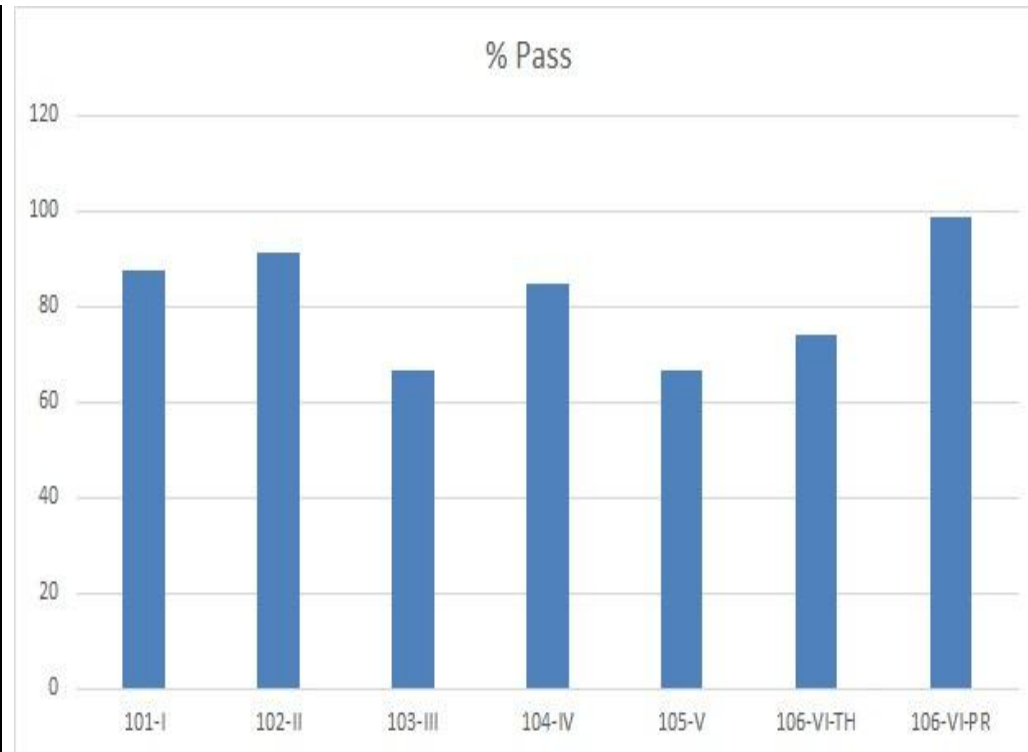

ST. WILFRED'S P.G. COLLEGE

(Affiliated to the University of Rajasthan)

Department of Commerce and Management

Result Analysis (2022-23)

B.B.A. Part-I

Code	Subjects	% Pass
101-I	Business & Management	87.57
102-II	Business Communication	91.38
103-III	Legal Aspects of Indian Business	66.67
104-IV	Business Economics	84.79
105-V	Financial Accounting	66.86
106-VI-TH	Computer Fundamentals Theory	74.28
106-VI-PR	Computer Fundamentals Practicals	98.84

Kapila

IQAC HEAD
ST. WILFRED'S P.G. COLLEGE
JAIPUR

Fareeda

Principal
(Dr. FAREEDA HASANI)
St. Wilfred's P.G. College
Jaipur