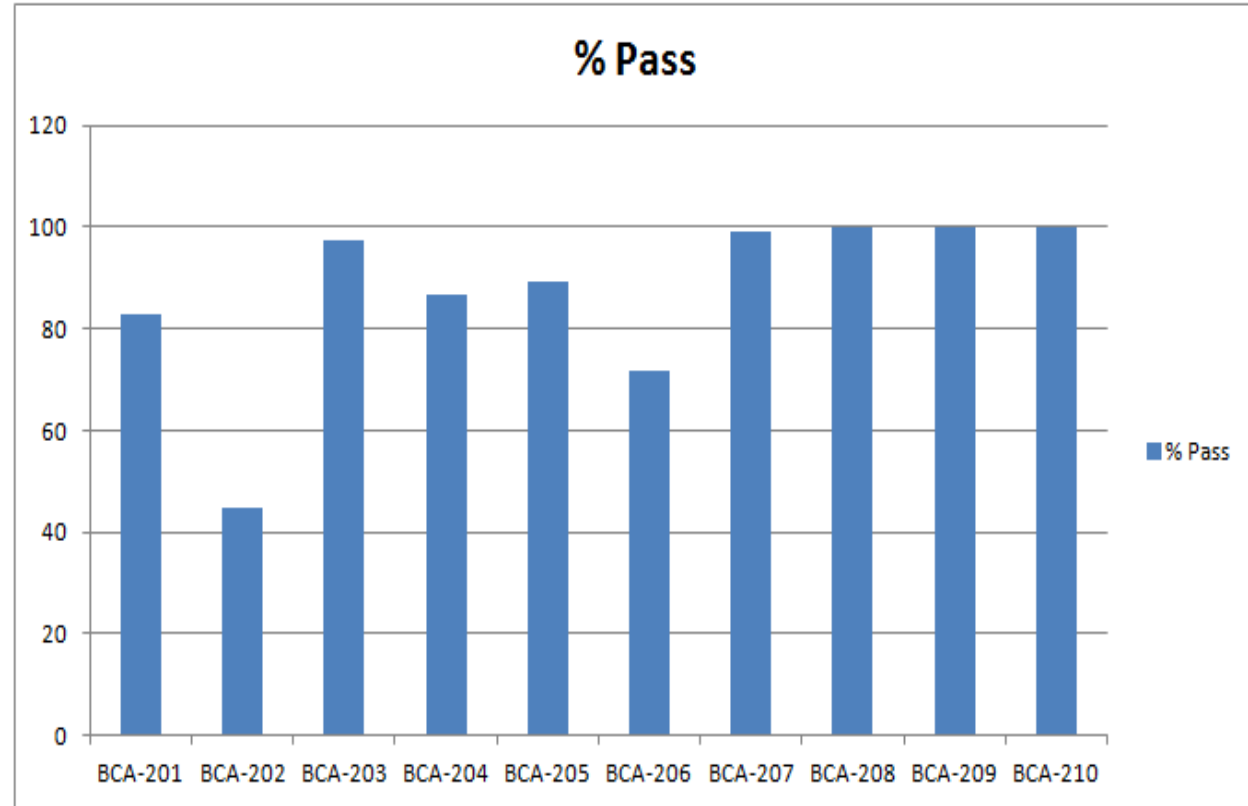

ST. WILFRED'S P.G. COLLEGE

(Affiliated to the University of Rajasthan)

Department of Computer Science

Result Analysis (2022-23)

BCA Part-II

Code	% Pass
BCA-201	82.64
BCA-202	44.54
BCA-203	97.5
BCA-204	86.67
BCA-205	89.17
BCA-206	71.67
BCA-207	99.13
BCA-208	100
BCA-209	100
BCA-210	100

Kapila

IQAC HEAD
ST. WILFRED'S P.G. COLLEGE
JAIPUR

Fareeda

Principal
(Dr. FAREEDA HASANI)
St. Wilfred's P.G. College
Jaipur