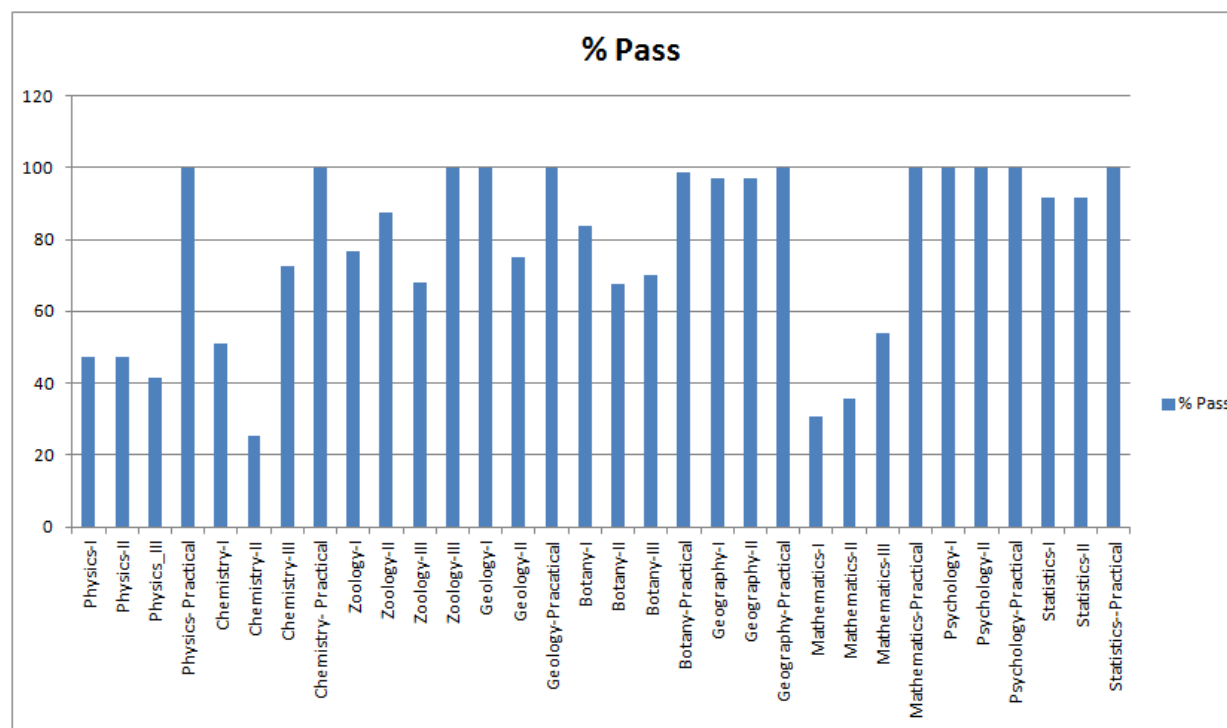

ST. WILFRED'S P.G. COLLEGE

(Affiliated to the University of Rajasthan)

Department of Science

Result Analysis (2022-23)

B.Sc. Part-III

Subject	% Pass
Physics-I	47.14
Physics-II	47.14
Physics_III	41.43
Physics- Practical	100
Chemistry-I	50.97
Chemistry-II	25.32
Chemistry-III	72.73
Chemistry- Practical	100
Zoology-I	76.54
Zoology-II	87.65
Zoology-III	67.9
Zoology-III	100
Geology-I	100
Geology-II	75
Geology-Practical	100
Botany-I	83.75
Botany-II	67.5
Botany-III	70
Botany-Practical	98.63
Geography-I	96.97
Geography-II	96.97
Geography-Practical	100
Mathematics-I	30.77
Mathematics-II	35.66
Mathematics-III	53.84
Mathematics-Practical	100
Psychology-I	100
Psychology-II	100
Psychology-Practical	100
Statistics-I	91.67
Statistics-II	91.67
Statistics-Practical	100

Kapila

IQAC HEAD
ST. WILFRED'S P.G. COLLEGE
JAIPUR