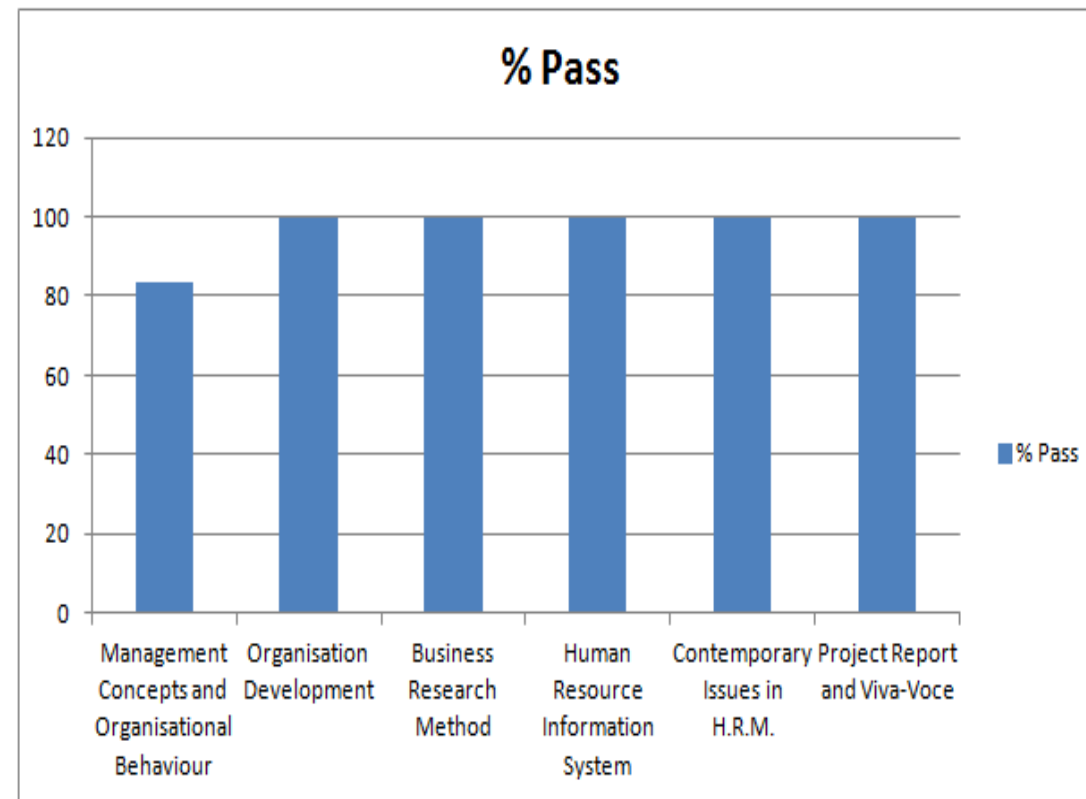

Result Analysis (2022-23)

M.Com. in HRM Final

Subject	% Pass
Management Concepts and Organisational Behaviour	83.33
Organisation Development	100
Business Research Method	100
Human Resource Information System	100
Contemporary Issues in H.R.M.	100
Project Report and Viva Voce	100