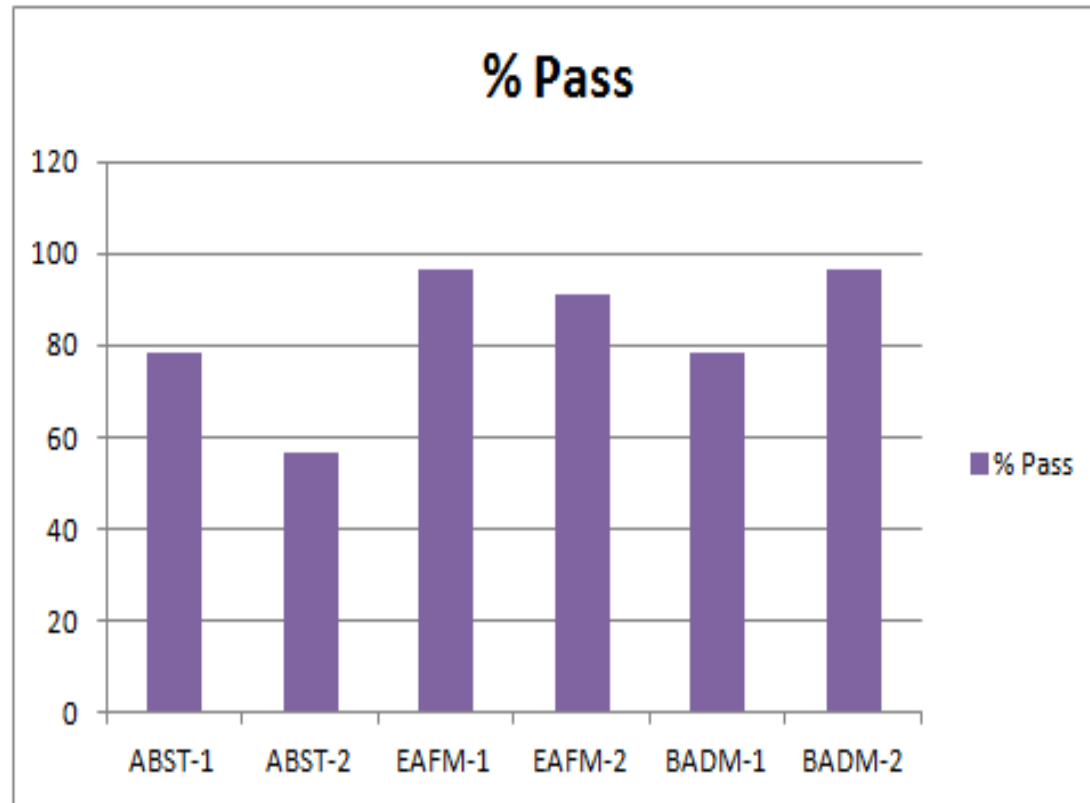

ST. WILFRED'S P.G. COLLEGE

(Affiliated to the University of Rajasthan)

Department of Commerce and Management

Result Analysis (2022-23)

B.Com. Part-II

Subject	% Pass
ABST-1	78.18
ABST-2	56.36
EAFM-1	96.36
EAFM-2	90.91
BADM-1	78.18
BADM-2	96.36

Kapila

IQAC HEAD
ST. WILFRED'S P.G. COLLEGE
JAIPUR