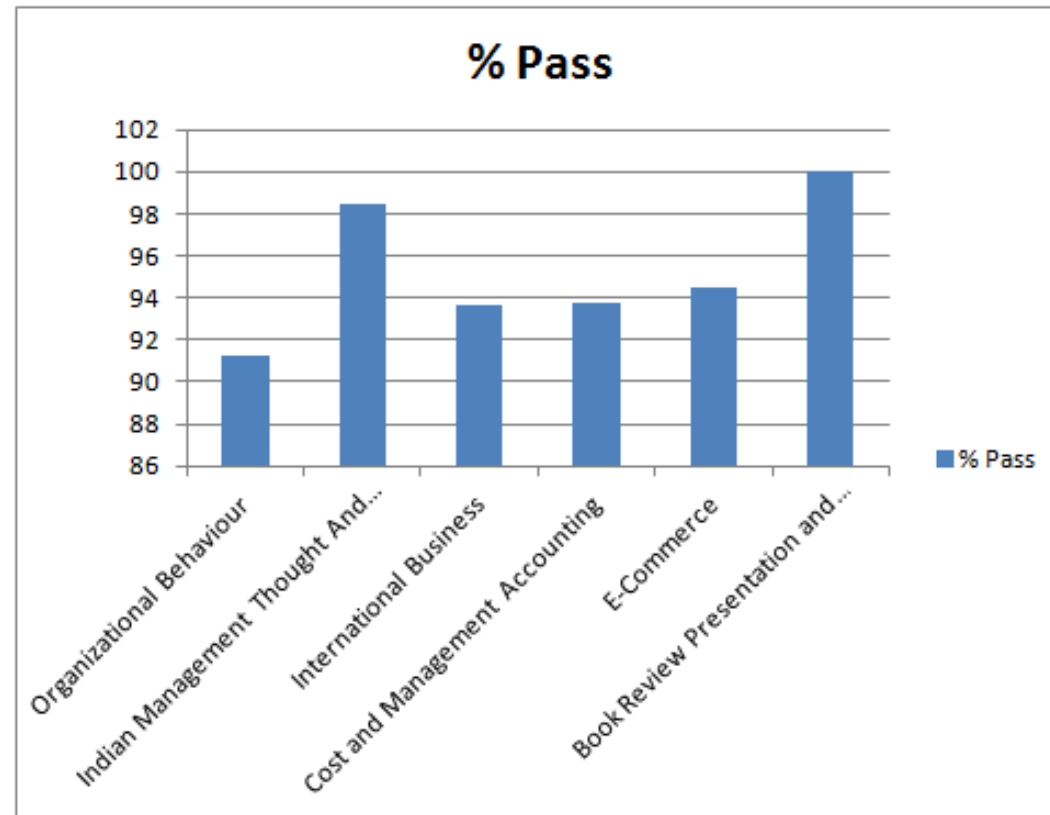

Result Analysis (2022-23)

B.B.A. Part-III

Subject	% Pass
Organizational Behaviour	91.27
Indian Management Thought And Business Leaders	98.44
International Business	93.70
Cost and Management Accounting	93.75
E-Commerce	94.53
Book Review Presentation and Viva Voce	100