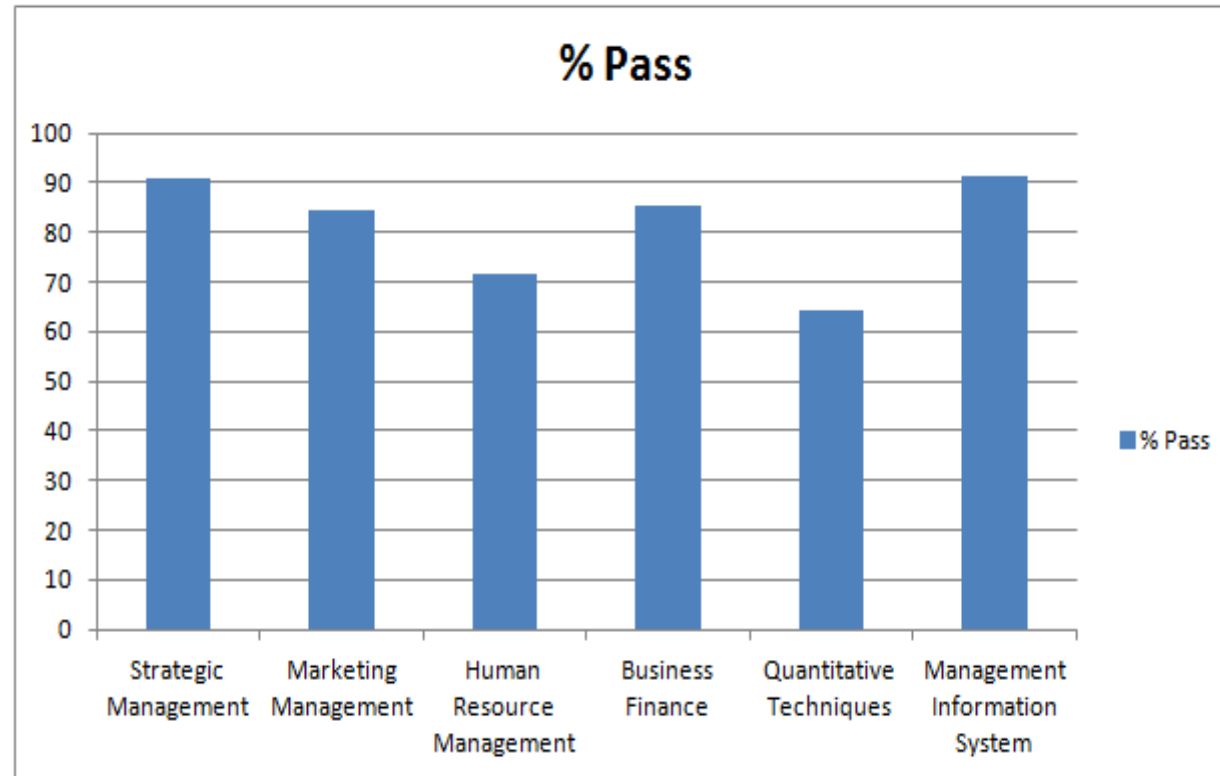

ST. WILFRED'S P.G. COLLEGE

(Affiliated to the University of Rajasthan)

Department of Commerce and Management

Result Analysis (2022-23)

B.B.A. Part-II

Subject	% Pass
Strategic Management	91
Marketing Management	84.47
Human Resource Management	71.57
Business Finance	85.44
Quantitative Techniques	64.08
Management Information System	91.18

Kapila

IQAC HEAD
ST. WILFRED'S P.G. COLLEGE
JAIPUR

Fareeda

Principal
(Dr. FAREEDA HASANI)
St. Wilfred's P.G. College
Jaipur