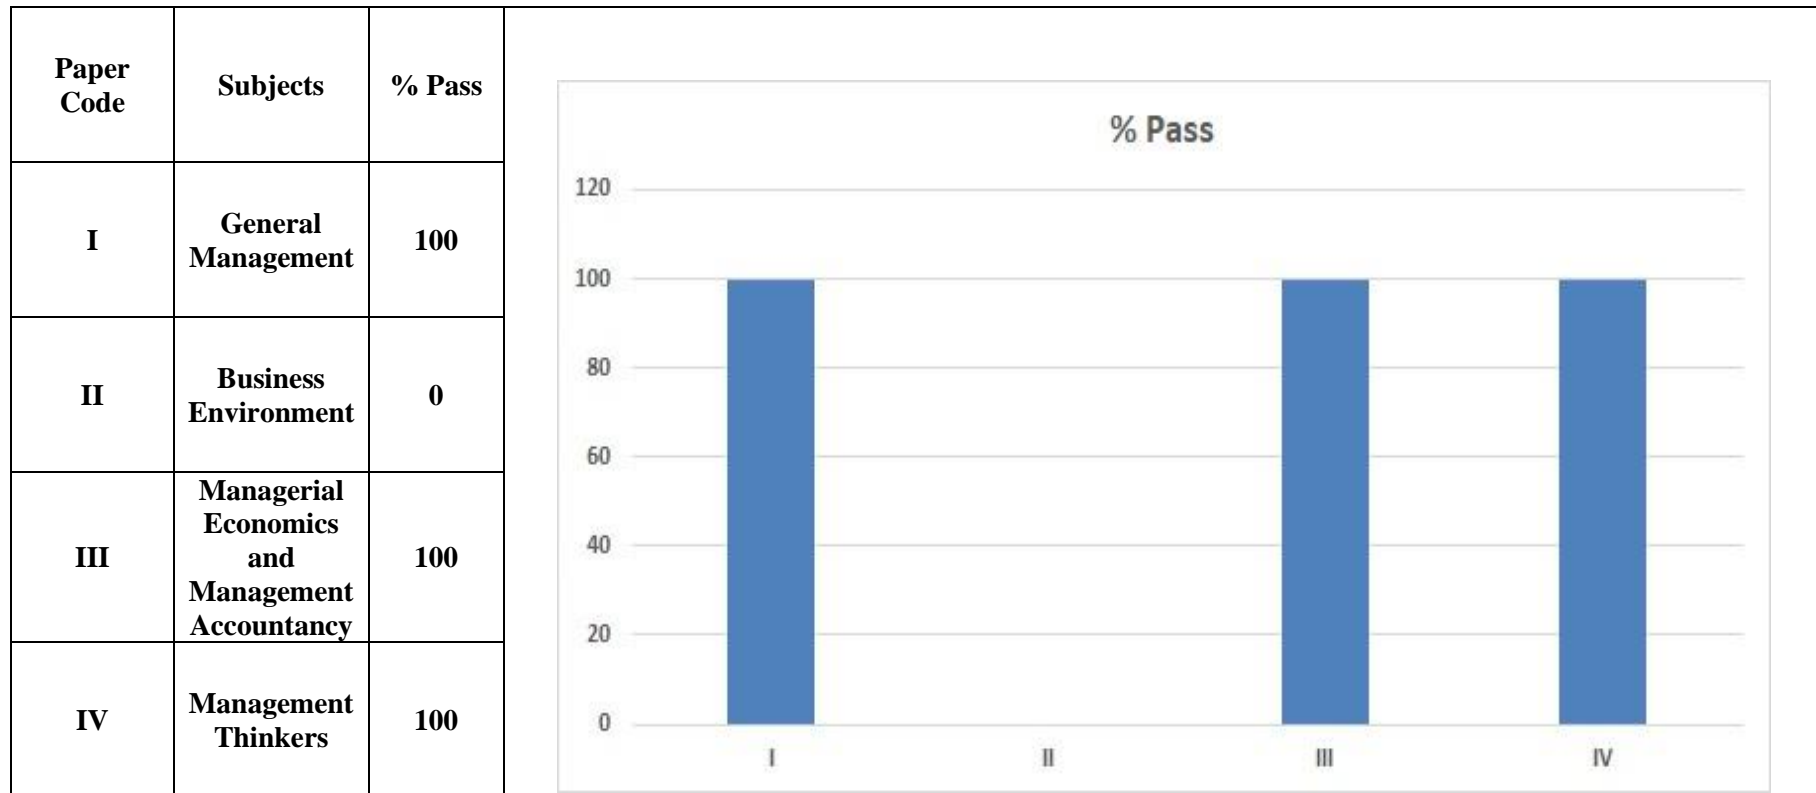

ST. WILFRED'S P.G. COLLEGE

(Affiliated to the University of Rajasthan)

Department of Commerce and Management

Result Analysis (2022-23)

M.Com. Previous BADM

Kapila

IQAC HEAD
ST. WILFRED'S P.G. COLLEGE
JAIPUR

Fareeda

Principal
(Dr. FAREEDA HASANI)
St. Wilfred's P.G. College
Jaipur

ST. WILFRED'S P.G. COLLEGE

(Affiliated to the University of Rajasthan)

List of Toppers (M.Com. Previous BADM)

Sr. No.	Name of Toppers	Percentage
1	VARSHA BASRANI	51.25
2	DINESH SHARMA	38.25
3		
4		
5		
6		

Head

Dr. Sangeeta Kumari

Principal

Dr. Fareeda Hasani

IQAC HEAD

St. WILFRED'S P.G. COLLEGE
JAIPUR

Principal

(Dr. FAREEDA HASANI)

St. Wilfred's P.G. College
Jaipur