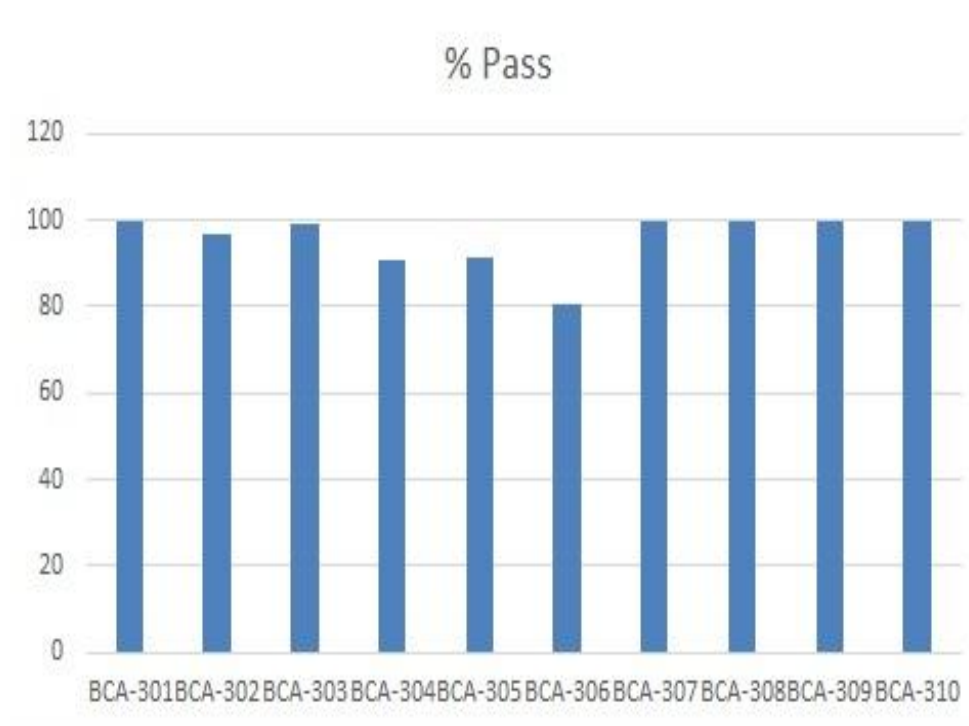

ST. WILFRED'S P.G. COLLEGE

(Affiliated to the University of Rajasthan)

Department of Science

Result Analysis (2022-23)

BCA Part-III

Code	Subjects	% Pass
BCA-301	Data Structure (Using C/C++)	100
BCA-302	System Design Concepts	96.80
BCA-303	Networking Technologies	98.95
BCA-304	Core Java Programming	90.52
BCA-305	E-Commerce	91.49
BCA-306	PHP	80.851
BCA-307	Networking Laboratory	100
BCA-308	Core Java Laboratory	100
BCA-309	Elective Laboratory	100
BCA-310	Project	100

Kapila

IQAC HEAD
ST. WILFRED'S P.G. COLLEGE
JAIPUR

Fareeda

Principal
(Dr. FAREEDA HASANI)
St. Wilfred's P.G. College
Jaipur