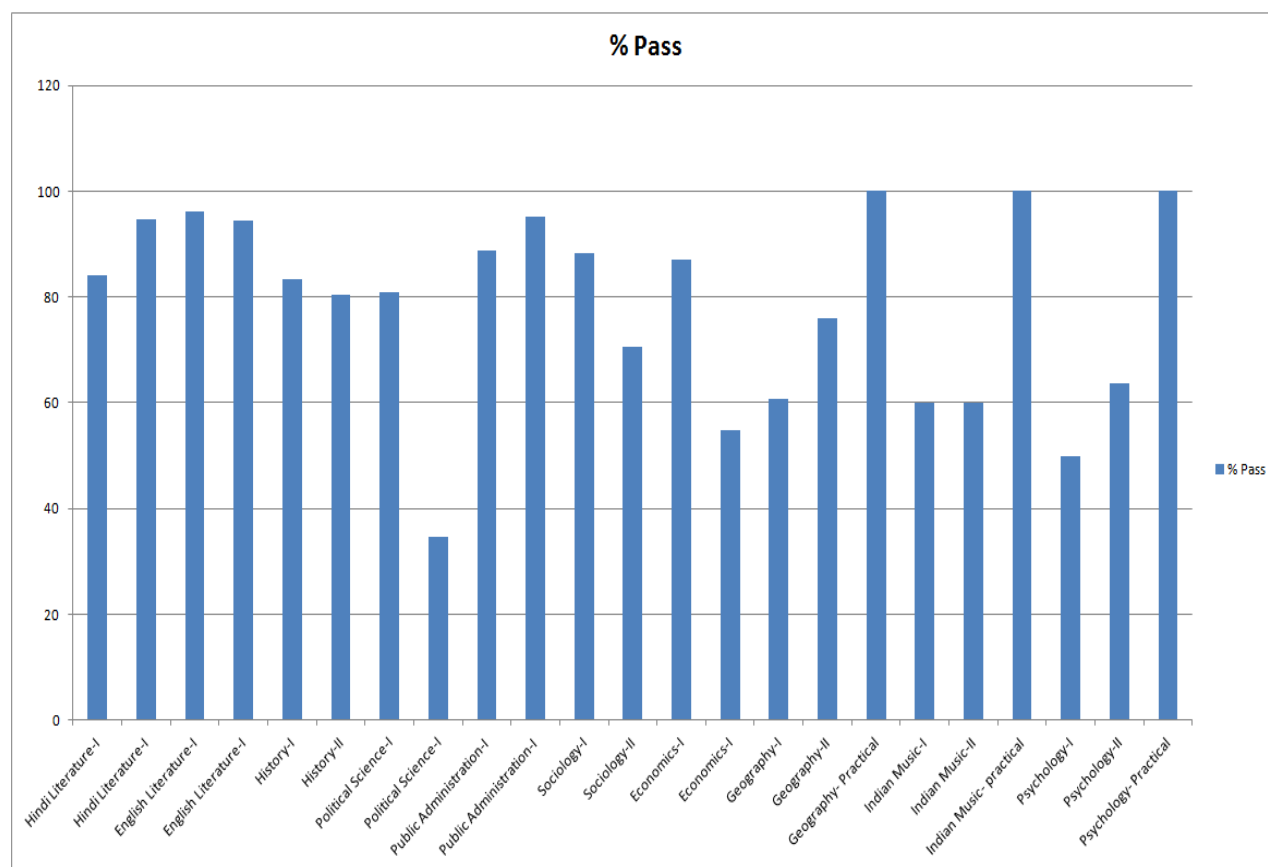

ST. WILFRED'S P.G. COLLEGE

(Affiliated to the University of Rajasthan)

Department of Arts

Result Analysis (2021-22)

B.A. Part-I

Subject	% Pass
Hindi Literature-I	84.21
Hindi Literature-I	94.74
English Literature-I	96.23
English Literature-I	94.34
History-I	83.43
History-II	80.36
Political Science-I	80.95
Political Science-I	34.63
Public Administration-I	88.71
Public Administration-I	95.16
Sociology-I	88.24
Sociology-II	70.59
Economics-I	87.09
Economics-I	54.84
Geography-I	60.71
Geography-II	75.89
Geography- Practical	100
Indian Music-I	60
Indian Music-II	60
Indian Music- practical	100
Psychology-I	50
Psychology-II	63.64
Psychology- Practical	100

Kapila

IQAC HEAD
ST. WILFRED'S P.G. COLLEGE
JAIPUR