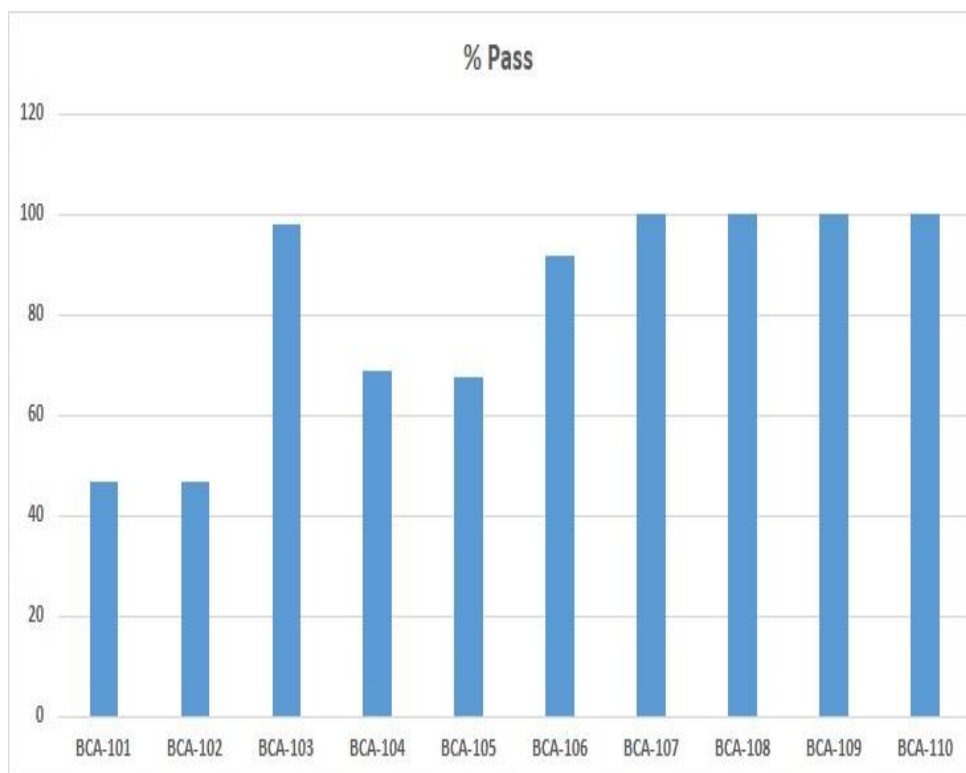

ST. WILFRED'S P.G. COLLEGE

(Affiliated to the University of Rajasthan)

Department of Computer Science

Result Analysis (2021-22)

BCA Part-I

Paper Code	% Pass
BCA-101	46.54
BCA-102	46.54
BCA-103	97.48
BCA-104	68.56
BCA-105	67.08
BCA-106	91.19
BCA-107	99.37
BCA-108	99.37
BCA-109	99.37
BCA-110	99.37

Kapila

IQAC HEAD
ST. WILFRED'S P.G. COLLEGE
JAIPUR

Fareeda

Principal
(Dr. FAREEDA HASANI)
St. Wilfred's P.G. College
Jaipur