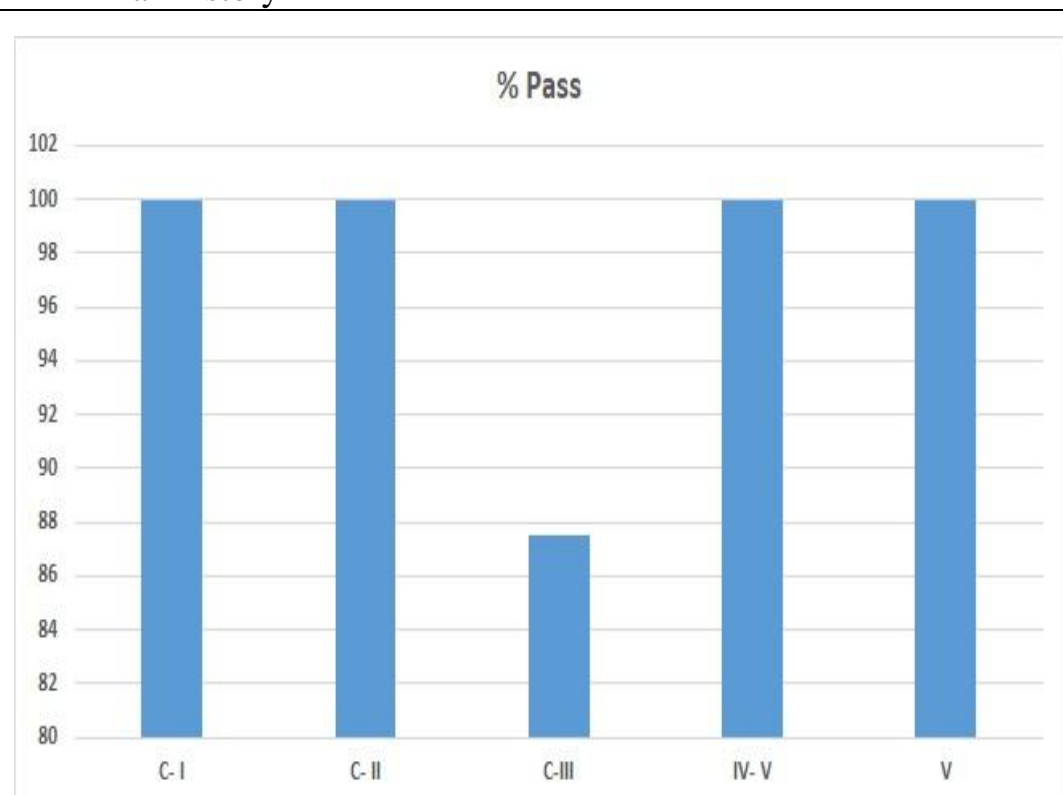

ST. WILFRED'S P.G. COLLEGE

(Affiliated to the University of Rajasthan)

Department of Arts

Result Analysis (2021-22)

MA Final History

Paper Code	Subjects	% Pass
C- I	Modern Indian History (1905 -1990 A.D.)	100
C- II	Social and Economic Life in Modern India	100
C-III	Gandhian Thought	87.5
IV- V	Indian National Movement and Thought	100
V	Main Trends in The History and Culture of Rajasthan	100

Kapila

IQAC HEAD
ST. WILFRED'S P.G. COLLEGE
JAIPUR

Fareeda

Principal
(Dr. FAREEDA HASANI)
St. Wilfred's P.G. College
Jaipur