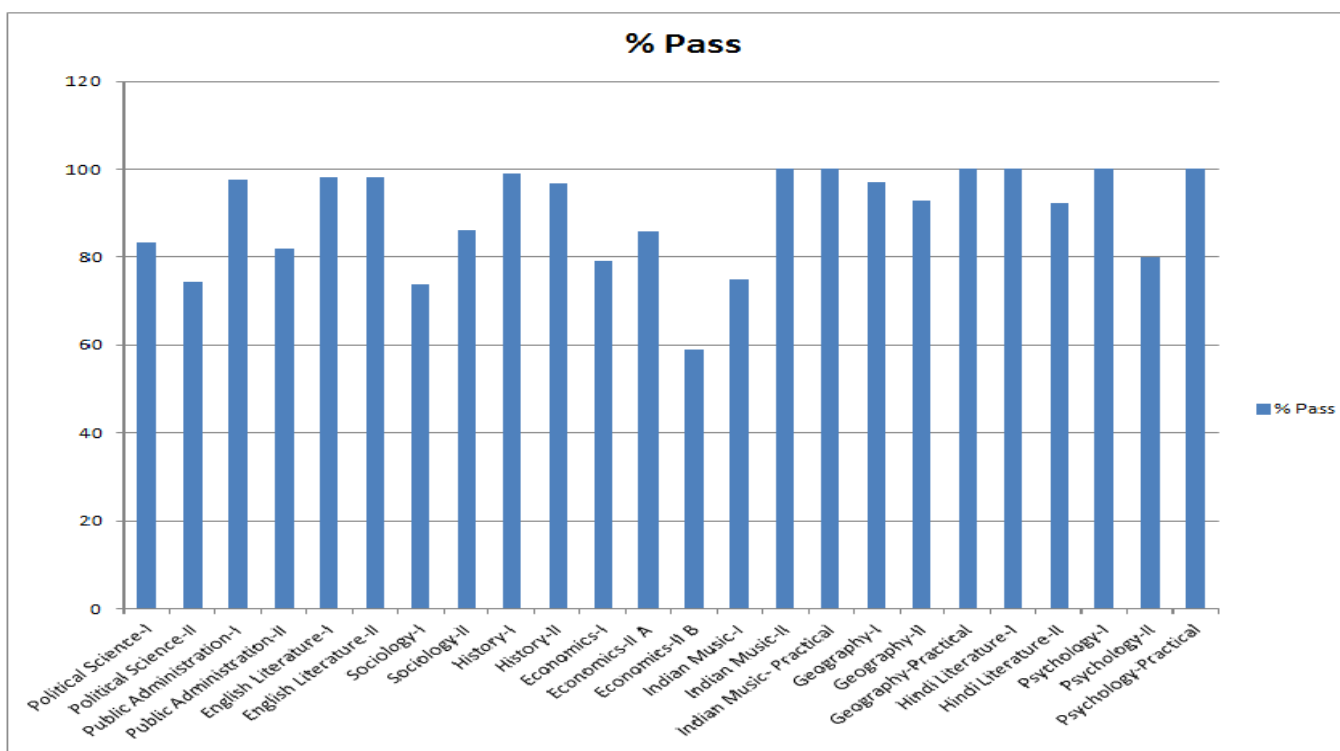

Where the mind is without fear! Where the head is held high!!

ST. WILFRED'S P.G. COLLEGE

(Affiliated to the University of Rajasthan)

Department of Arts

Result Analysis (2021-22)

B.A. Part-II

Subjects	% Pass
Political Science-I	83.44
Political Science-II	74.23
Public Administration-I	97.73
Public Administration-II	81.82
English Literature-I	98.21
English Literature-II	98.21
Sociology-I	73.85
Sociology-II	86.15
History-I	98.96
History-II	96.88
Economics-I	79.17
Economics-II A	85.71
Economics-II B	58.82
Indian Music-I	75
Indian Music-II	100
Indian Music- Practical	100
Geography-I	97.08
Geography-II	92.75
Geography-Practical	100
Hindi Literature-I	100
Hindi Literature-II	92.31
Psychology-I	100
Psychology-II	80
Psychology-Practical	100