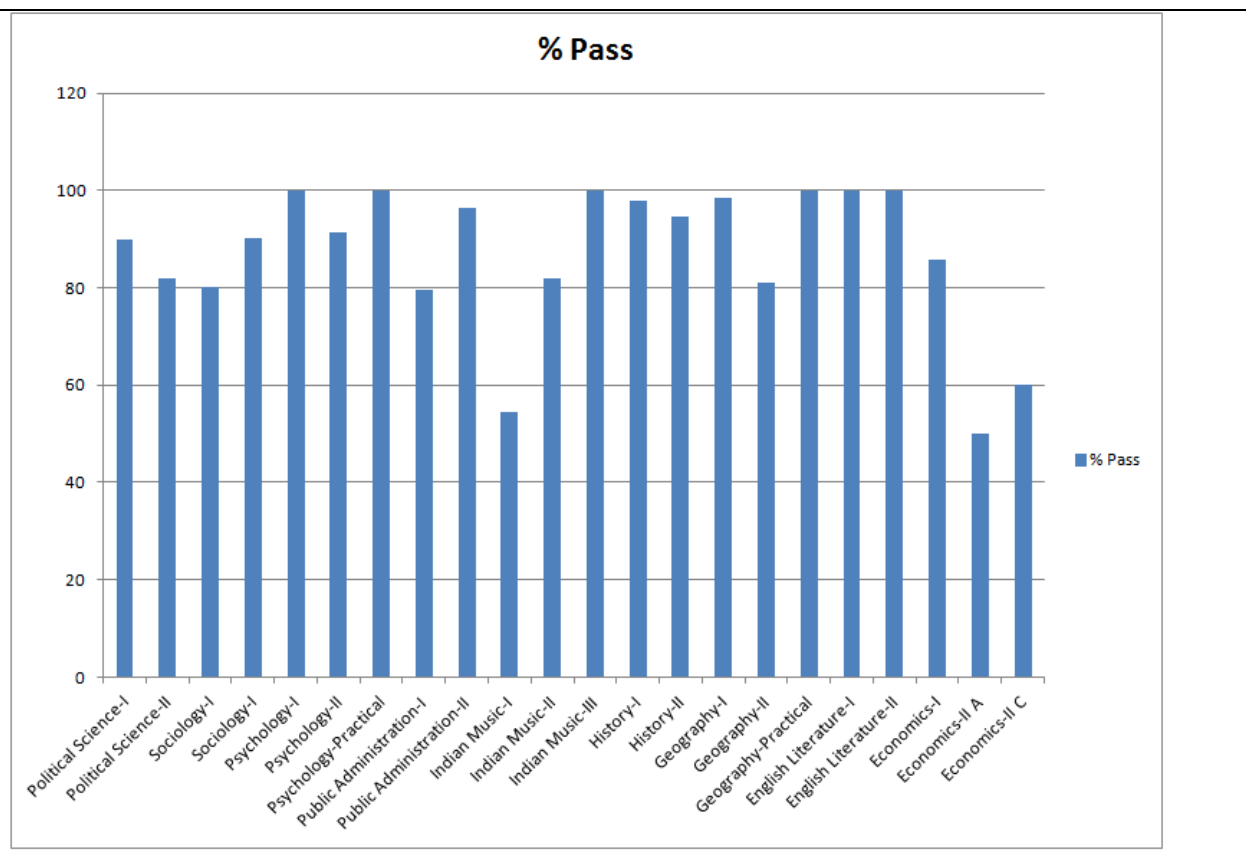

ST. WILFRED'S P.G. COLLEGE

(Affiliated to the University of Rajasthan)

Department of Arts

Result Analysis (2021-22)

B.A. Part-III

Subjects	% Pass
Political Science-I	89.76
Political Science-II	81.93
Sociology-I	80.28
Sociology-I	90.14
Psychology-I	100
Psychology-II	91.3
Psychology-Practical	100
Public Administration-I	79.63
Public Administration-II	96.29
Indian Music-I	54.55
Indian Music-II	81.82
Indian Music-III	100
History-I	97.8
History-II	94.51
Geography-I	98.41
Geography-II	80.95
Geography-Practical	100
English Literature-I	100
English Literature-II	100
Economics-I	85.71
Economics-II A	50
Economics-II C	60

Kapila

IQAC HEAD
ST. WILFRED'S P.G. COLLEGE
JAIPUR