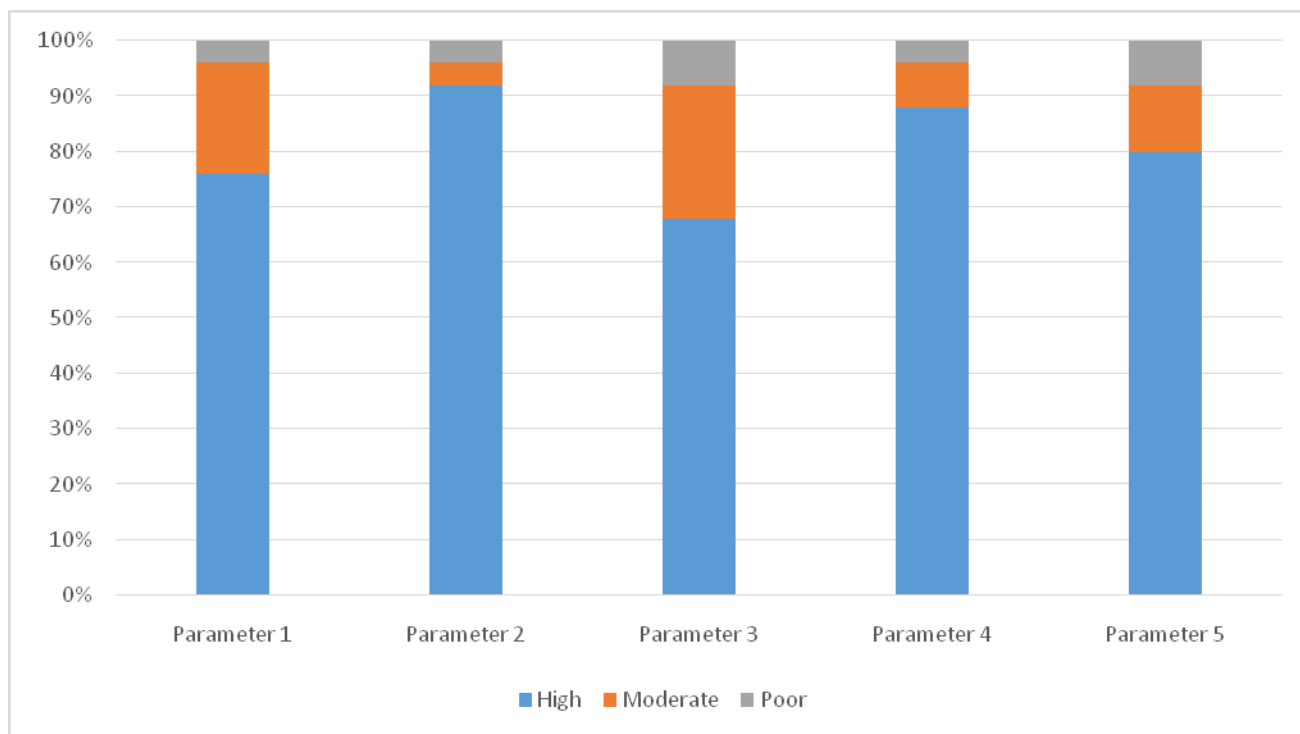

ST. WILFRED'S P.G. COLLEGE

(Affiliated to the University of Rajasthan)

Action taken for students Queries/Complaints/Missed Classes:

1. Extra remedial classes on Saturdays & Sundays for student's queries.
2. Calling to the students & asked them the reason for not attending the classes & arranged remedial classes.
3. Given guidance for completing assignments.
4. Arrange practical classes for students.
5. Interaction with students and teachers.

Kapila

IQAC HEAD
ST. WILFRED'S P.G. COLLEGE
JAIPUR

Fareeda

Principal
(Dr. FAREEDA HASANI)
St. Wilfred's P.G. College
Jaipur