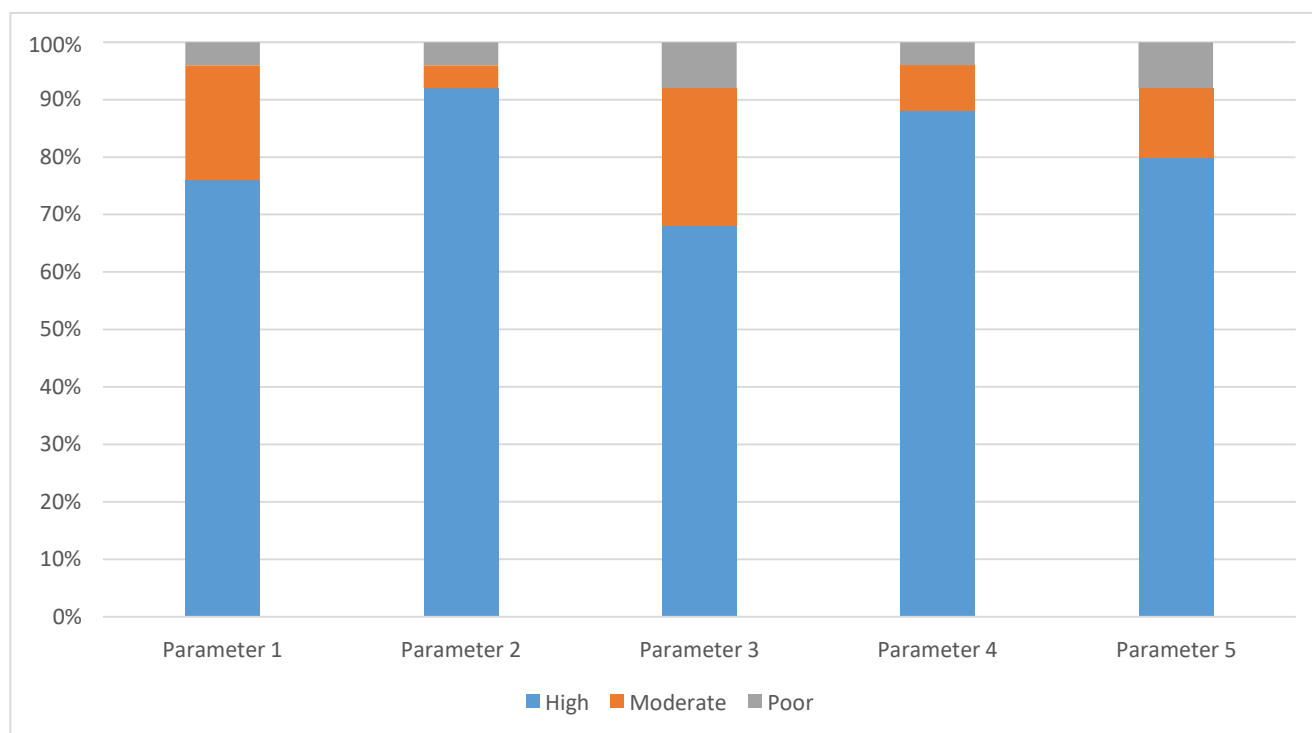

Kapila

IQAC HEAD
St. WILFRED'S P.G. COLLEGE
JAIPUR

Fareeda

Principal
(Dr. FAREEDA HASANI)

ST. WILFRED'S P.G. COLLEGE

(Affiliated to the University of Rajasthan)

Action taken for students Queries/Complaints/Missed Classes: