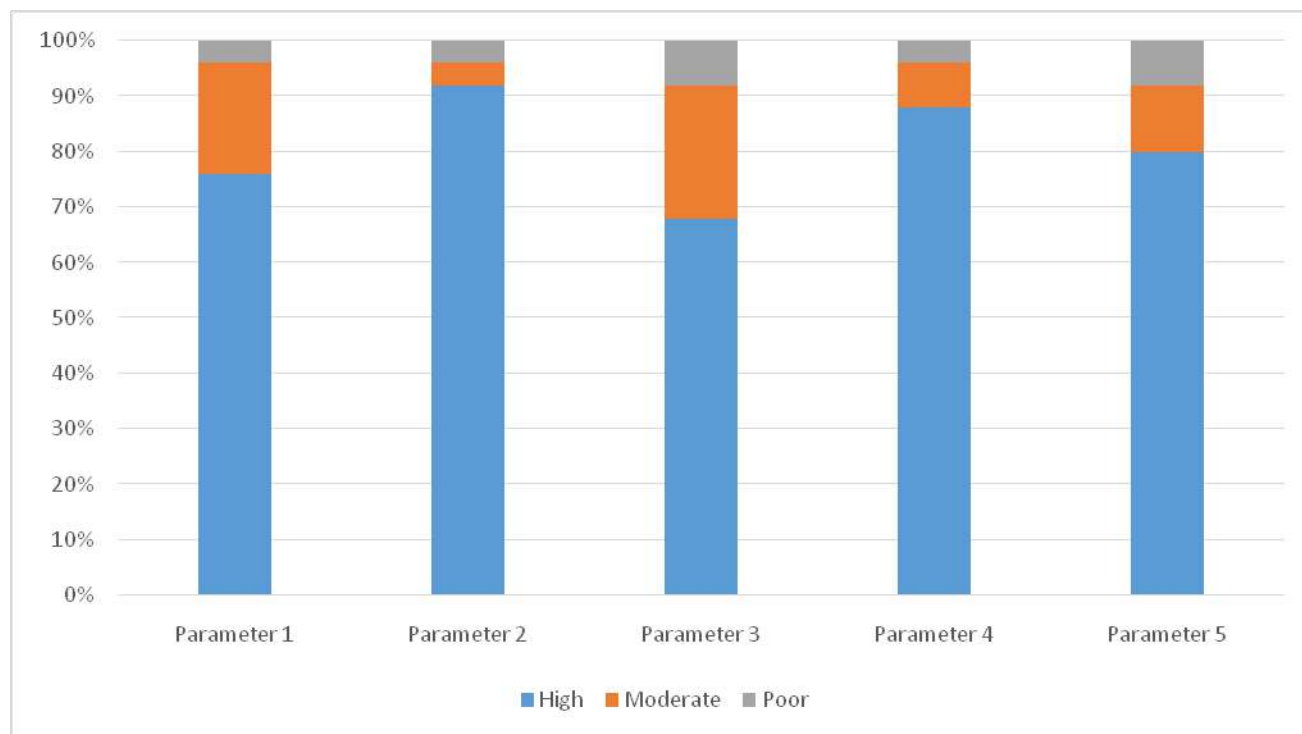

ST. WILFRED'S P.G. COLLEGE

(Affiliated to the University of Rajasthan)

Action taken for students Queries/Complaints/Missed Classes:

1. Extra remedial classes on Saturdays & Sundays for student's queries.
2. Calling to the students & asked them the reason for not attending the classes & arranged remedial classes.
3. Given guidance for completing assignments.
4. Arrange practical classes for students.
5. Interaction with students and teachers.

Kapila

IQAC HEAD
St. WILFRED'S P.G. COLLEGE
JAIPUR

Fareeda

Principal
(Dr. FAREEDA HASANI)
St. Wilfred's P.G. College
Jaipur